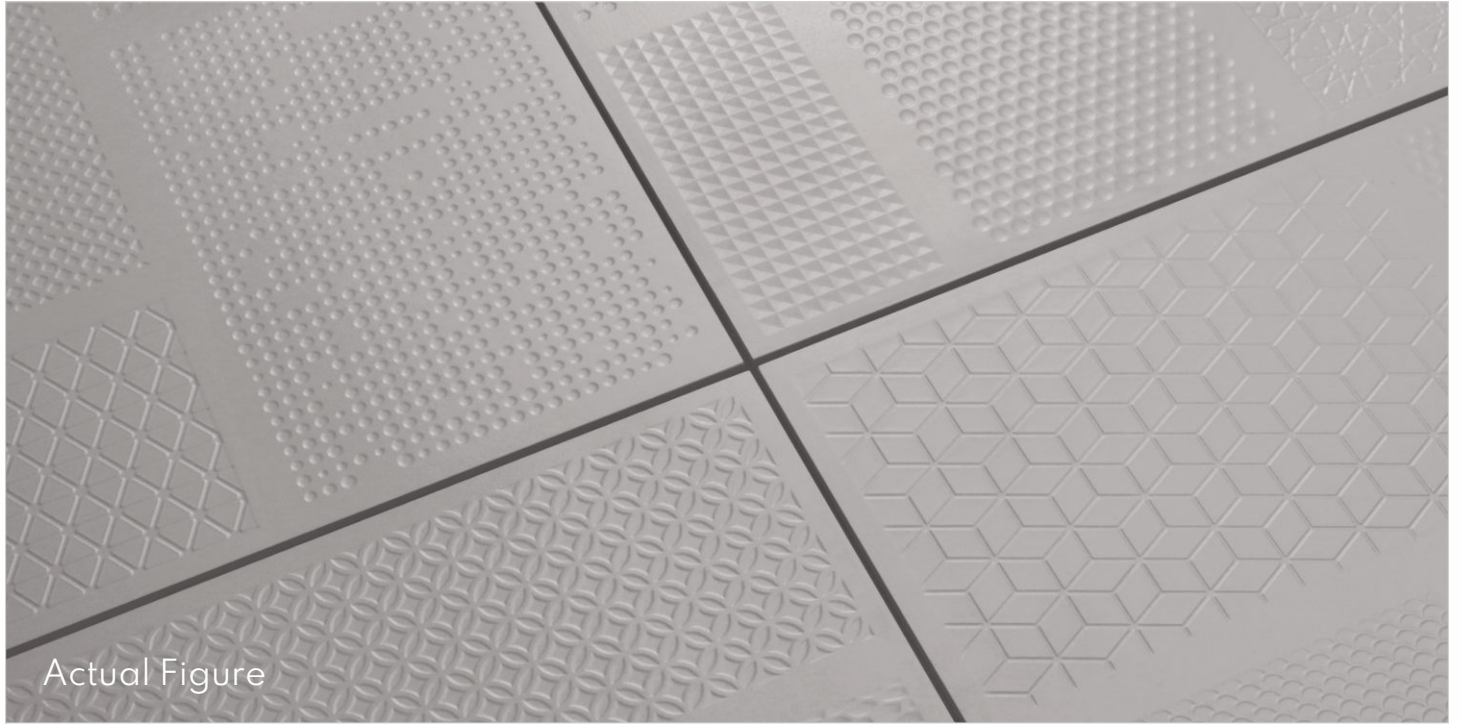

Zero  
Maintenance

Highly  
Durable

Abrasion  
Resistance

Heavy Duty  
Tiles

Eco  
Friendly

**4 RANDOM  
PUNCH FACES**

Carbon Roman

Carbon Matt (Plain)

PREVIEW OF :  
Cement Matt + Roman, 600x600mm

600x600mm

Category : Roman

Low Water  
Absorption

Zero  
Maintenance

Highly  
Durable

Abrasion  
Resistance

Heavy Duty  
Tiles