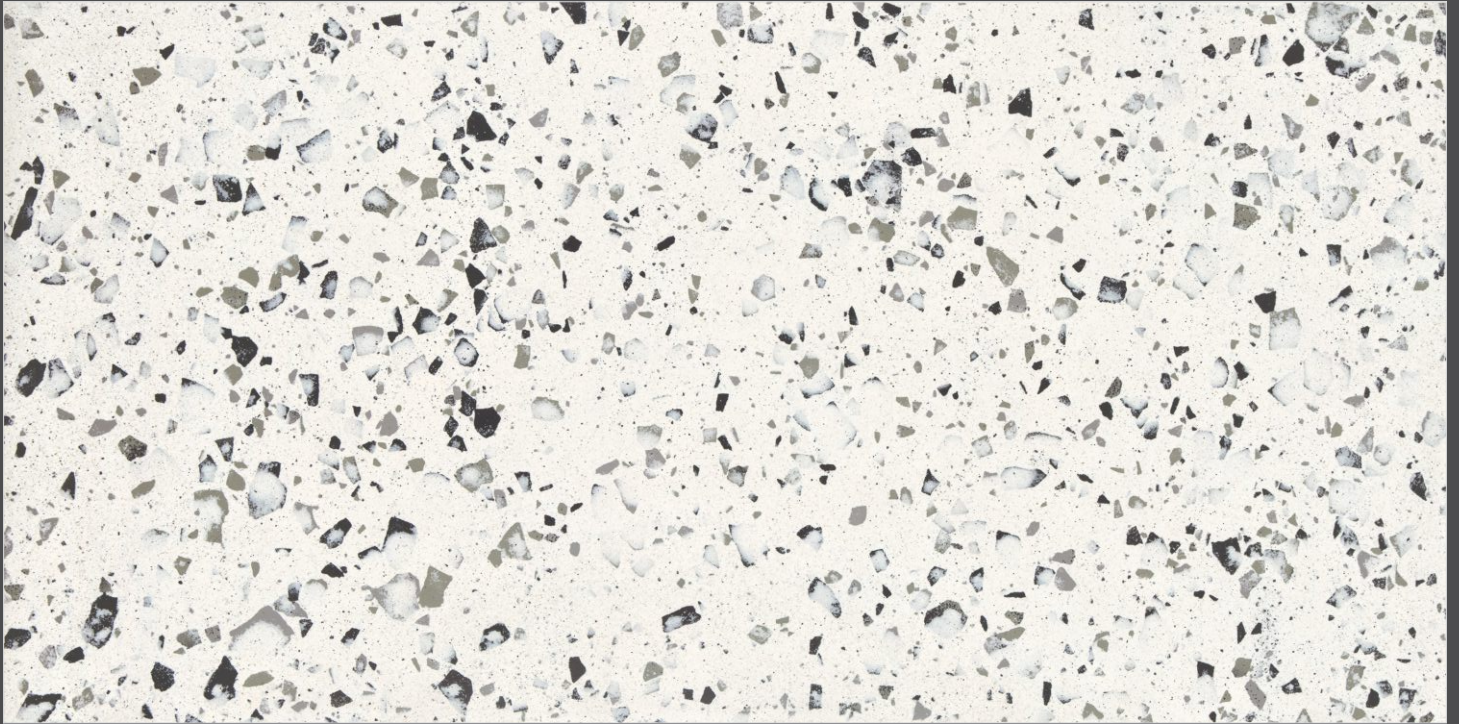

SWISS

FULLBODY TILES

600x1200mm - Matt

Low Water
Absorption

Zero
Maintenance

Highly
Durable

Abrasion
Resistance

Heavy Duty
Tiles

Eco
Friendly

Category : Terrazzo Plus