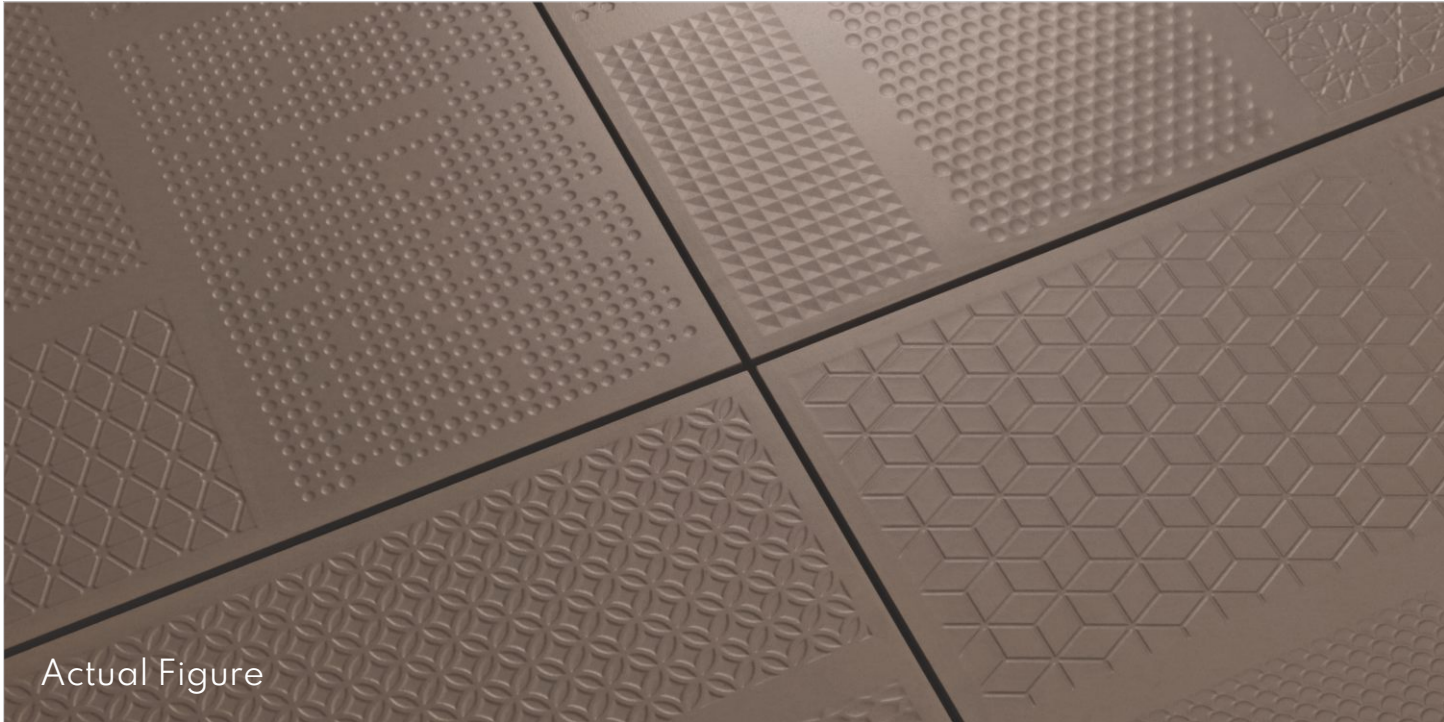

Eco  
Friendly

**4 RANDOM  
PUNCH FACES**

Sandal Roman

Sandal Matt (Plain)

PREVIEW OF :  
Belgium Matt + Roman, 600x600mm

600x600mm

Category : Roman

Low Water Absorption