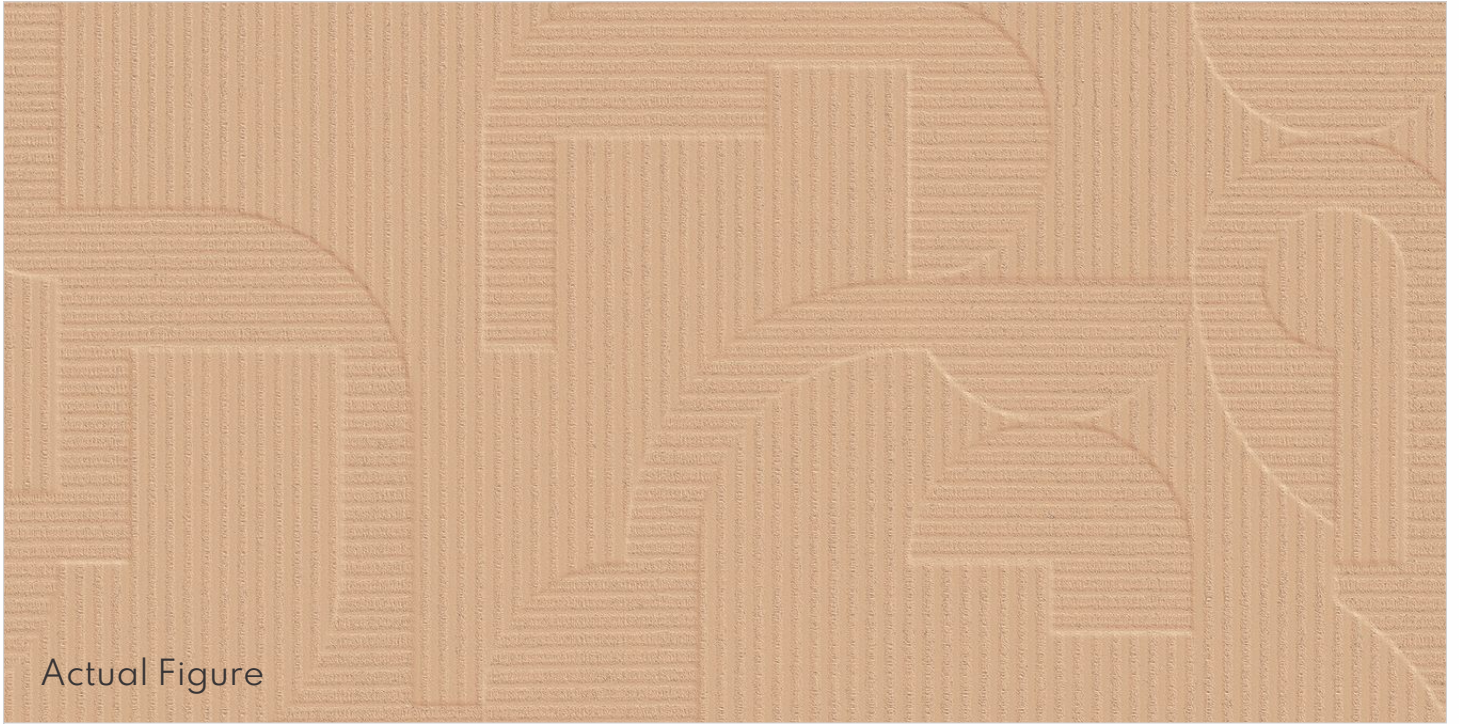

Linen Matt (Plain)

PREVIEW OF :  
Sandal Romania + Matt, 600x1200mm

Actual Figure

**600x1200mm**

Category : Romania

Low Water  
Absorption

Zero  
Maintenance

Highly  
Durable