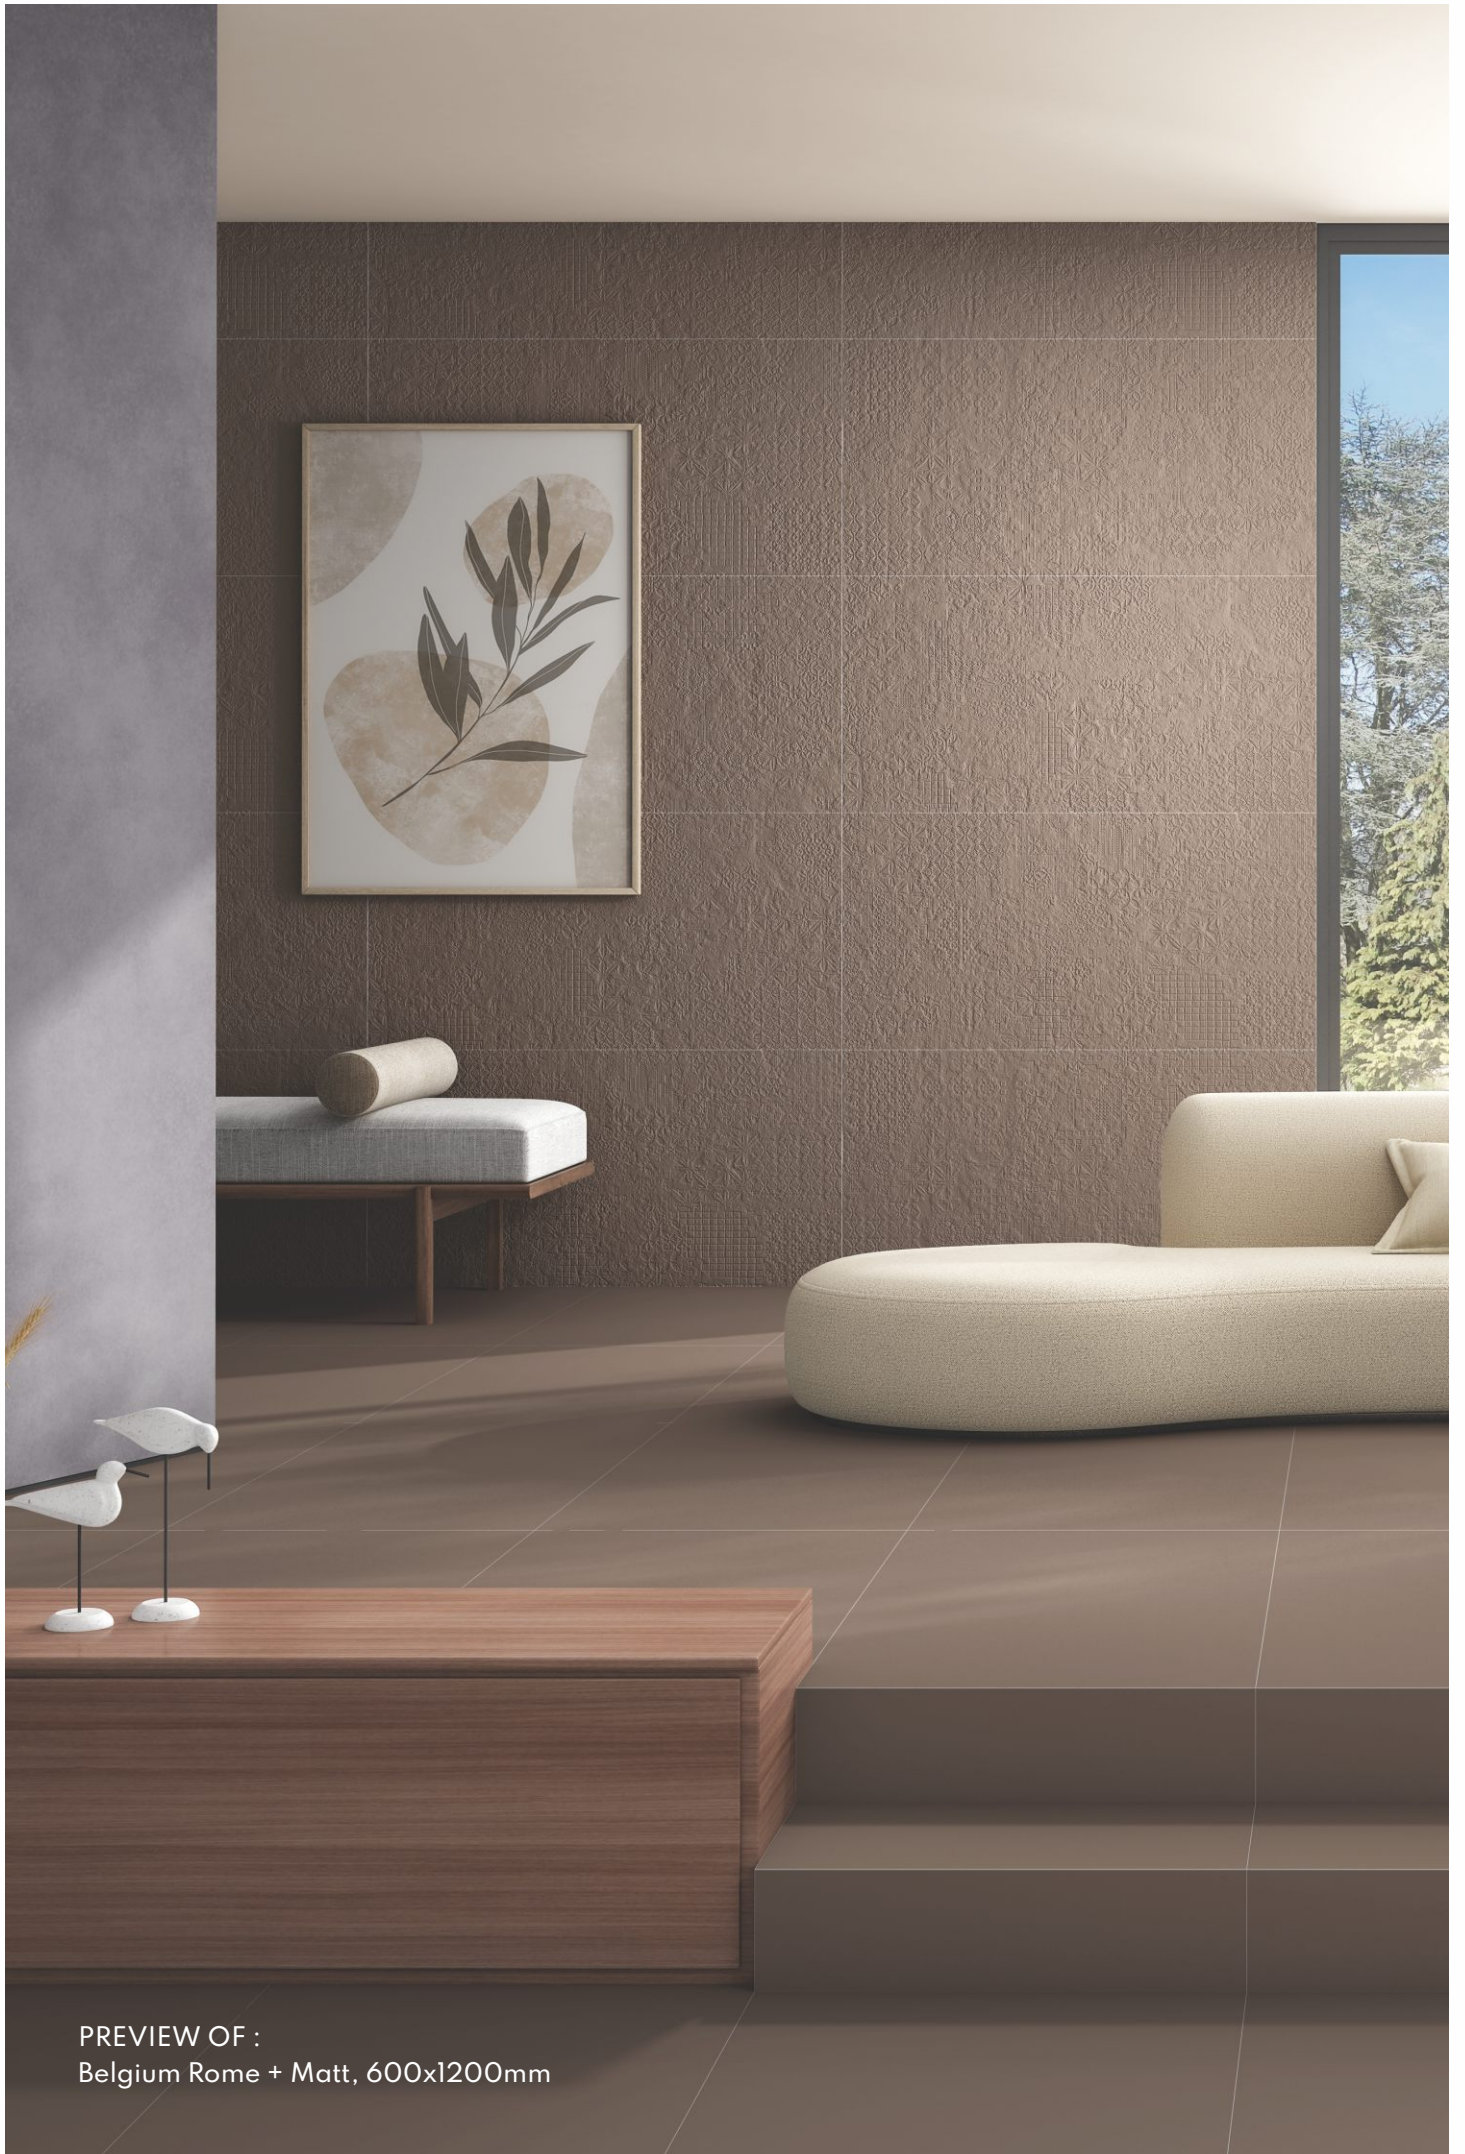

Eco  
Friendly

3 Different Punches

Mushroom Rome

Mushroom Matt (Plain)

PREVIEW OF :  
Belgium Rome + Matt, 600x1200mm

600x1200mm

Category : Rome

Low Water  
Absorption