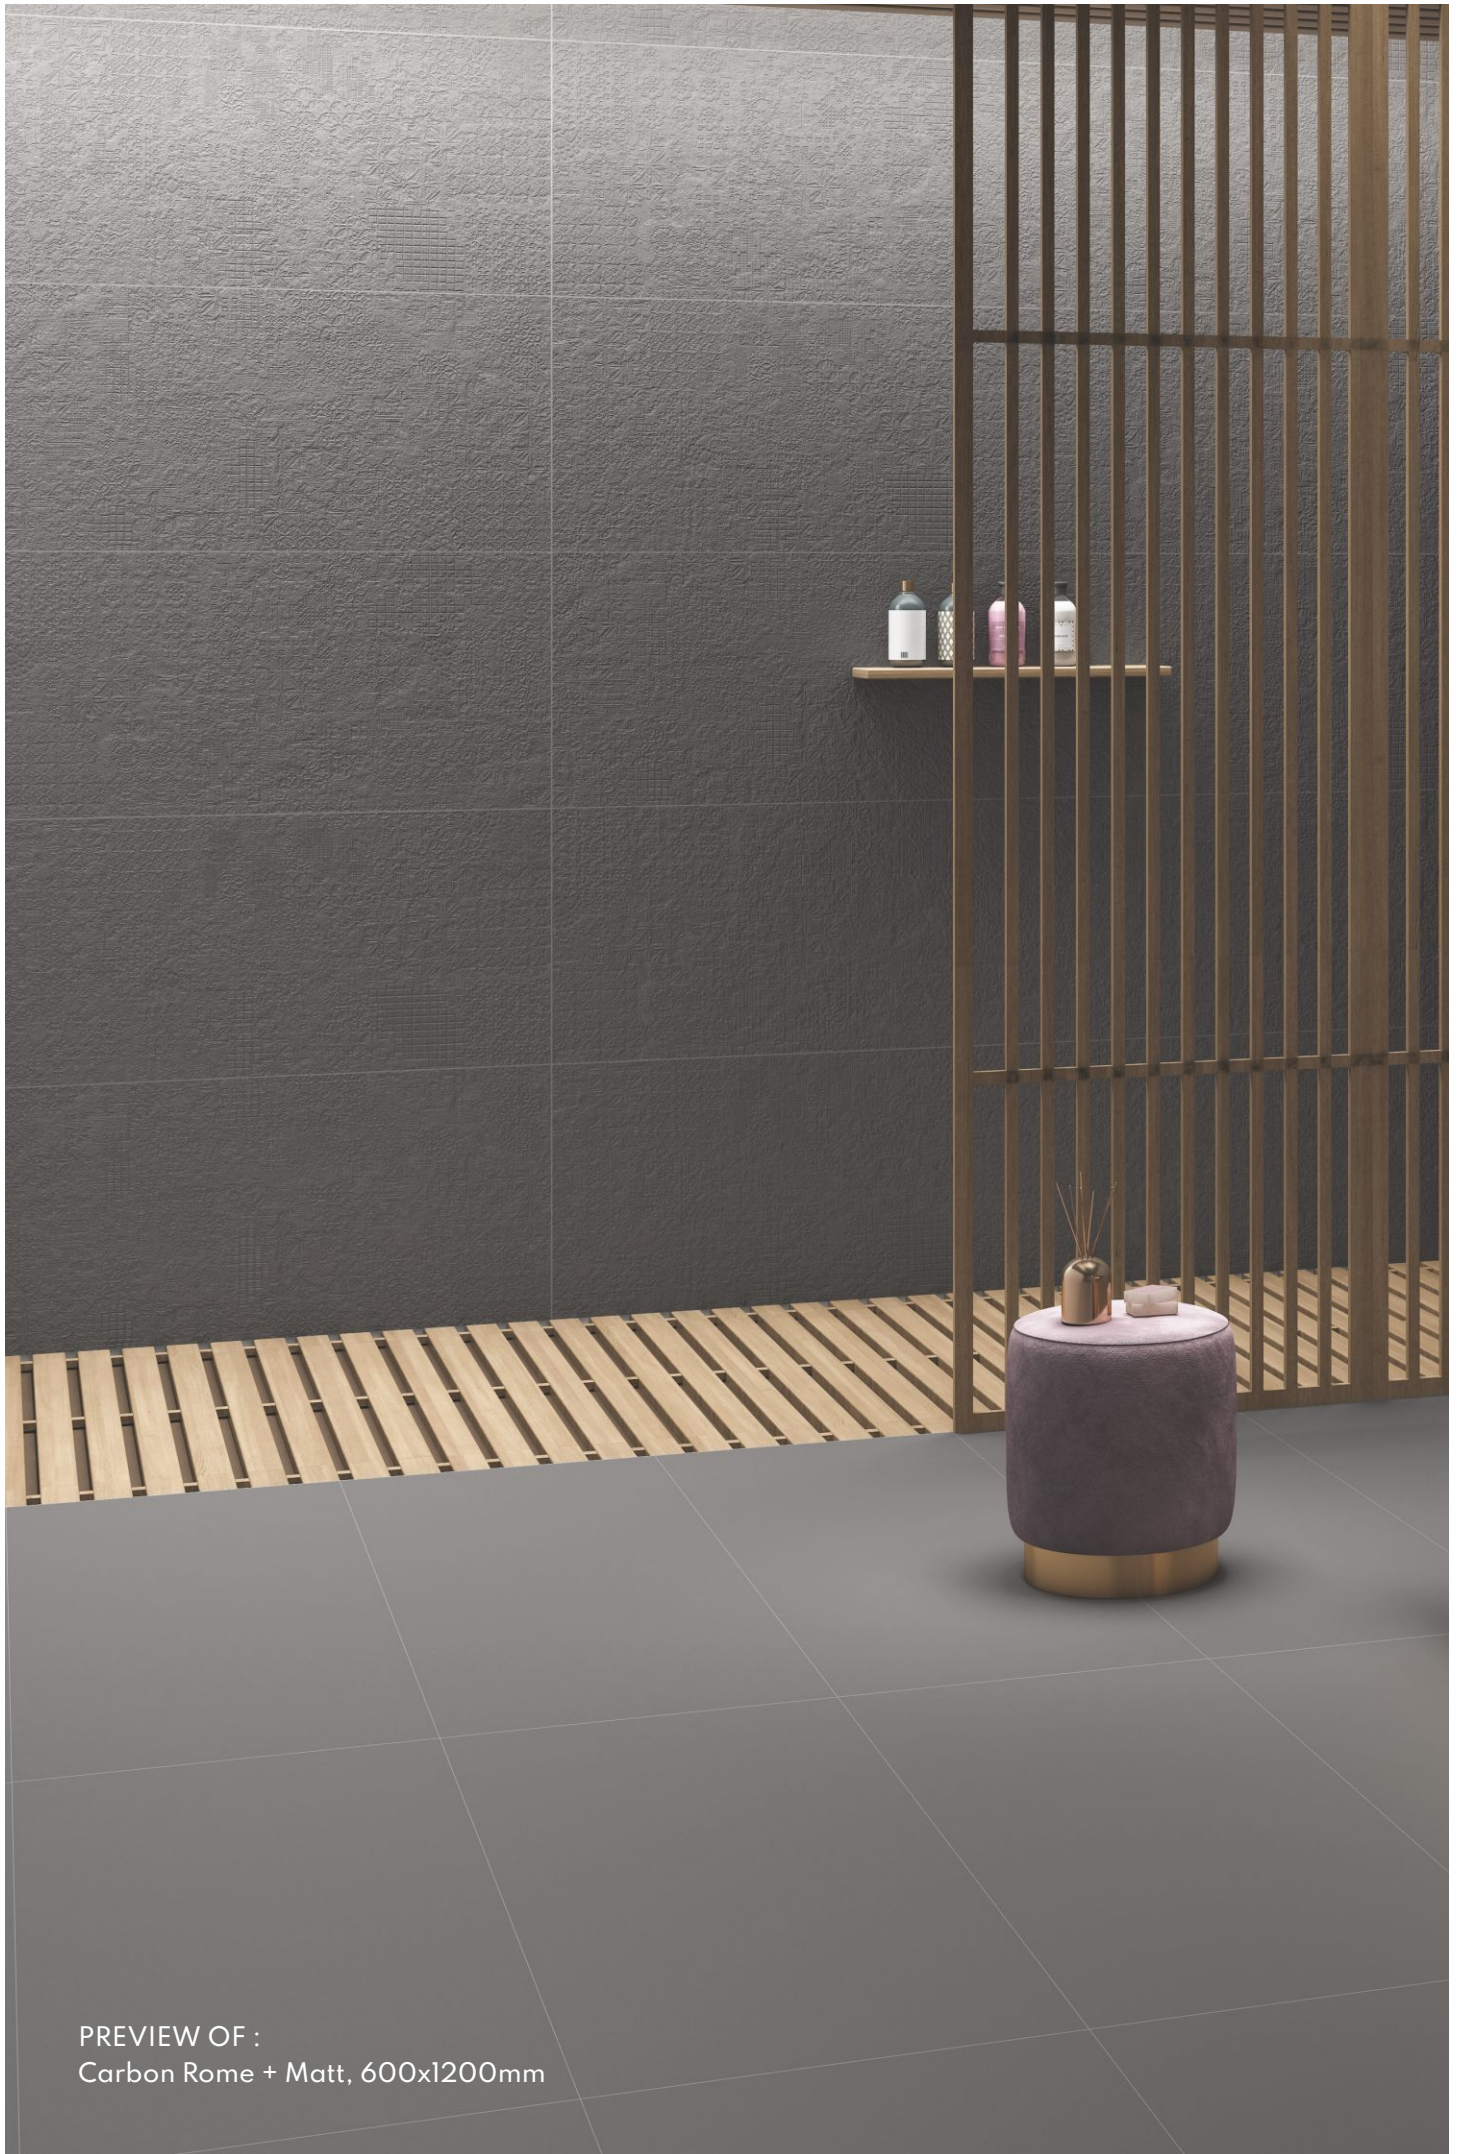

PREVIEW OF :  
Cement Rome + Matt, 600x1200mm

Actual Figure

**600x1200mm**

Category : Rome

Low Water  
Absorption

Zero  
Maintenance

Highly  
Durable

Abrasion  
Resistance

Heavy Duty  
Tiles

Eco  
Friendly

3 Different Punches

Cement Rome

Cement Matt (Plain)

PREVIEW OF :  
Carbon Rome + Matt, 600x1200mm

**600x1200mm**

Category : Rome