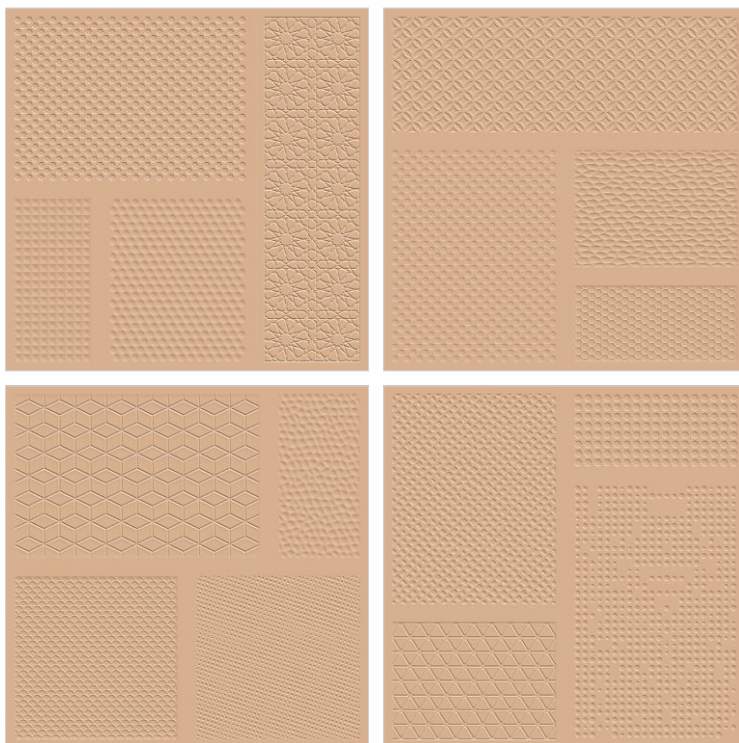

**4 RANDOM
PUNCH FACES**

Sandal Roman

Sandal Matt (Plain)