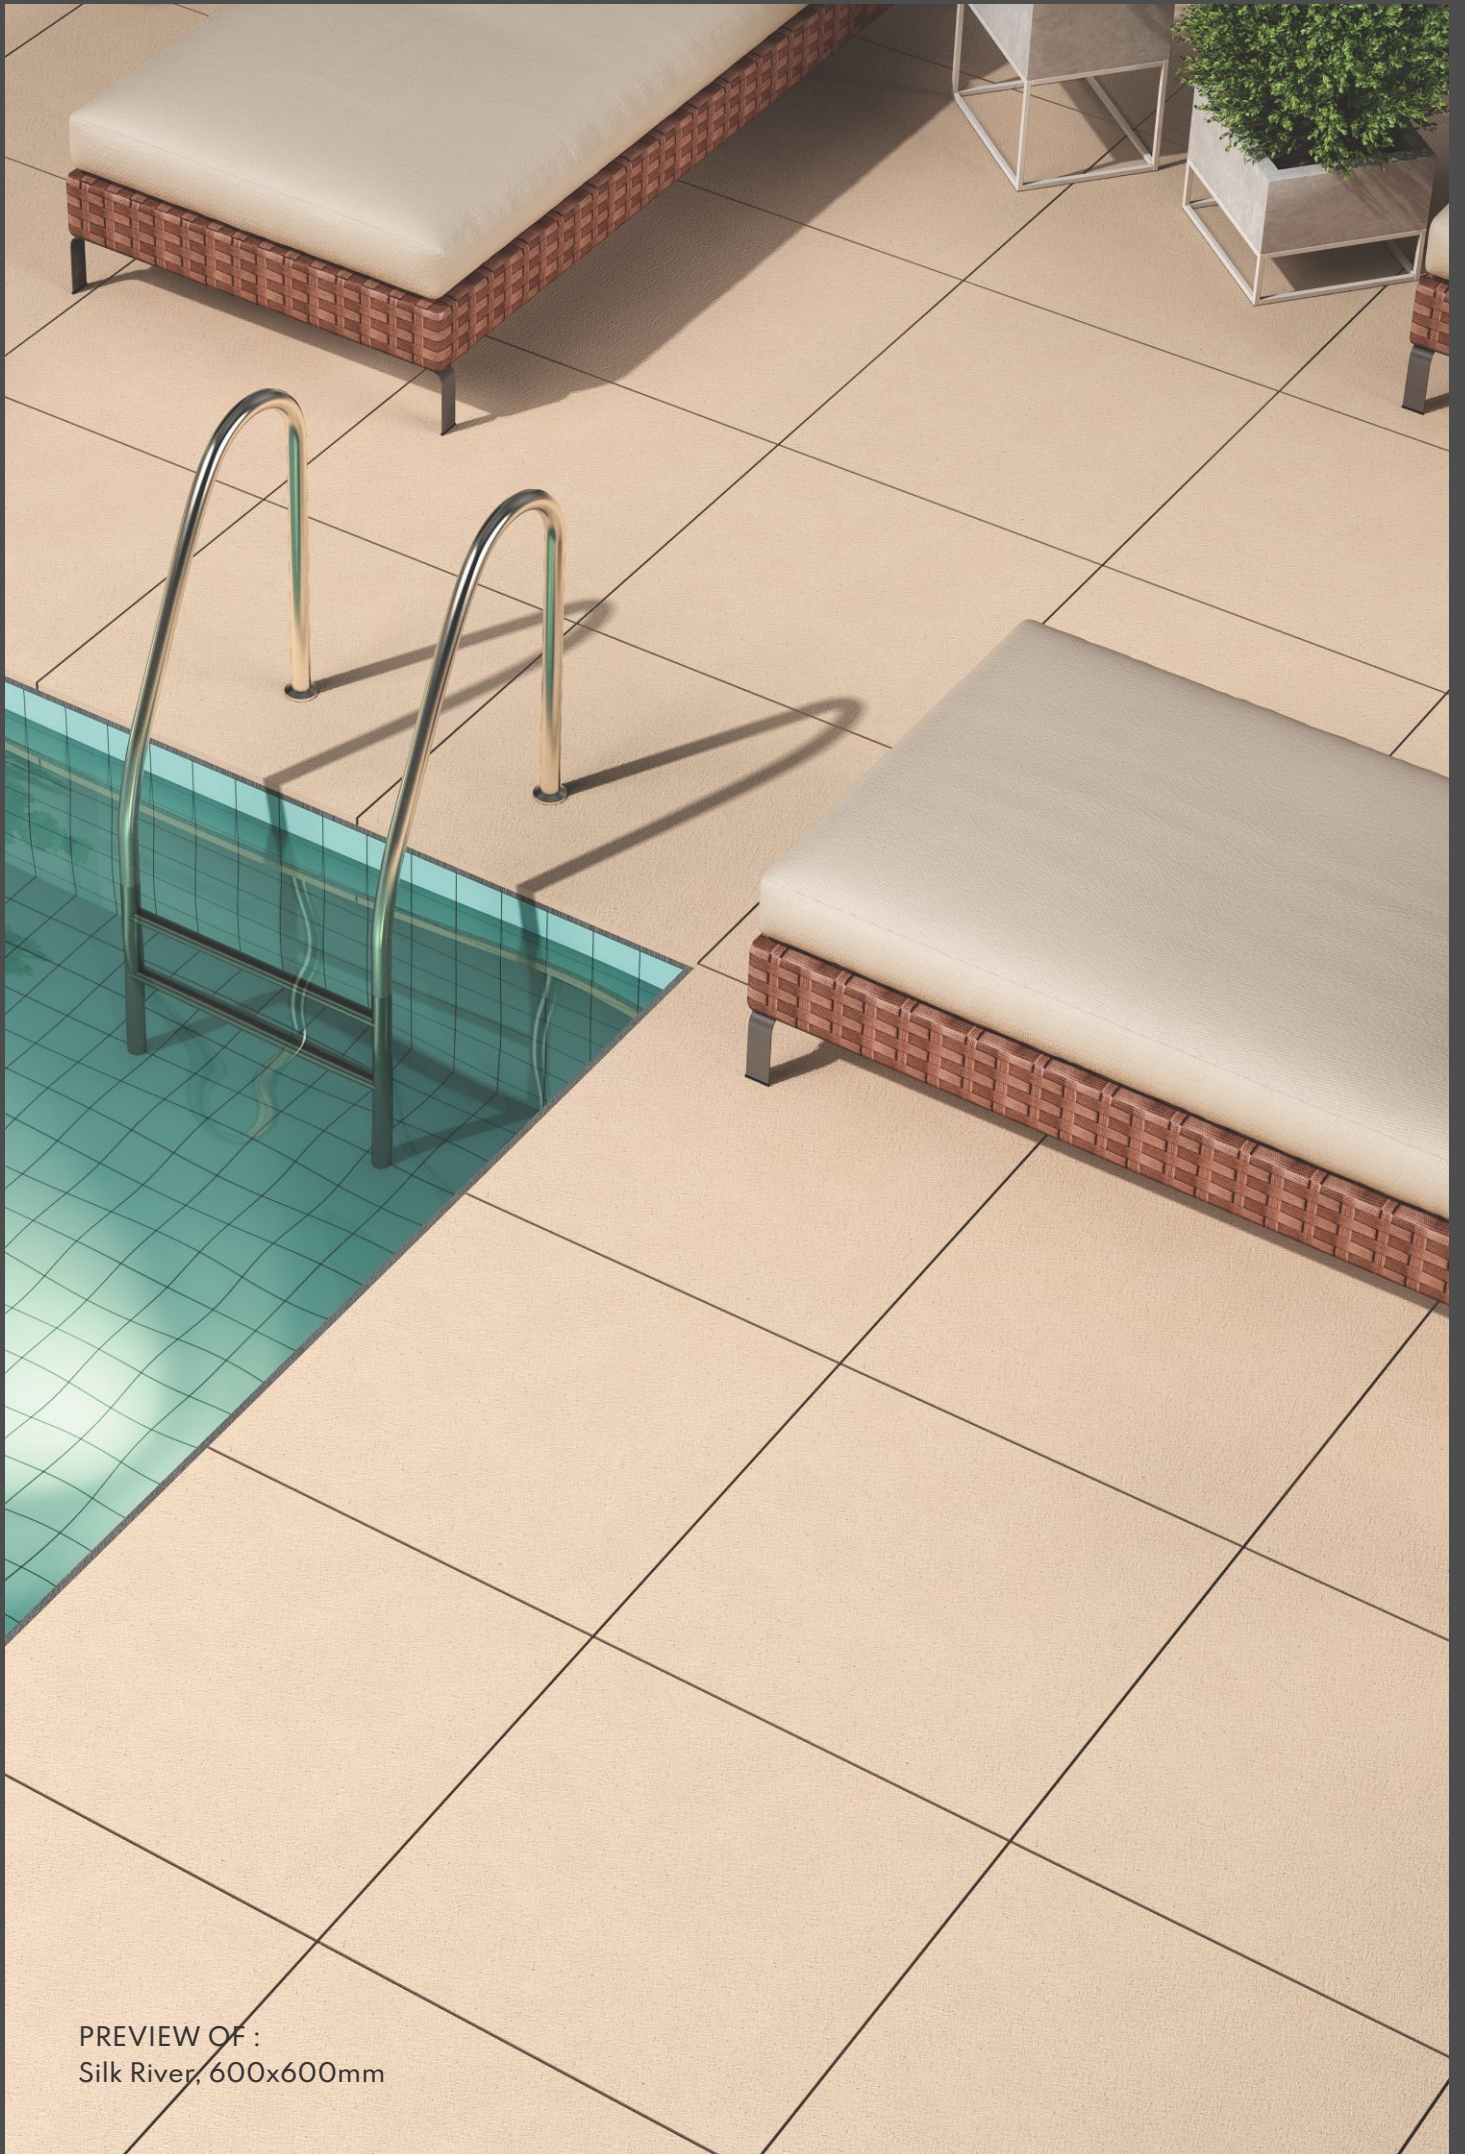

Eco  
Friendly

**15mm** Thickness

Cocoa Matt

Cocoa River

PREVIEW OF :  
Silk River, 600x600mm

Actual Figure

**600x600mm**

Category : Basic

Silk River

PREVIEW OF :  
Honey Matt, 600x600mm

Actual Figure

**600x600mm**

Category : Special

Low Water  
Absorption

Zero  
Maintenance

Highly  
Durable