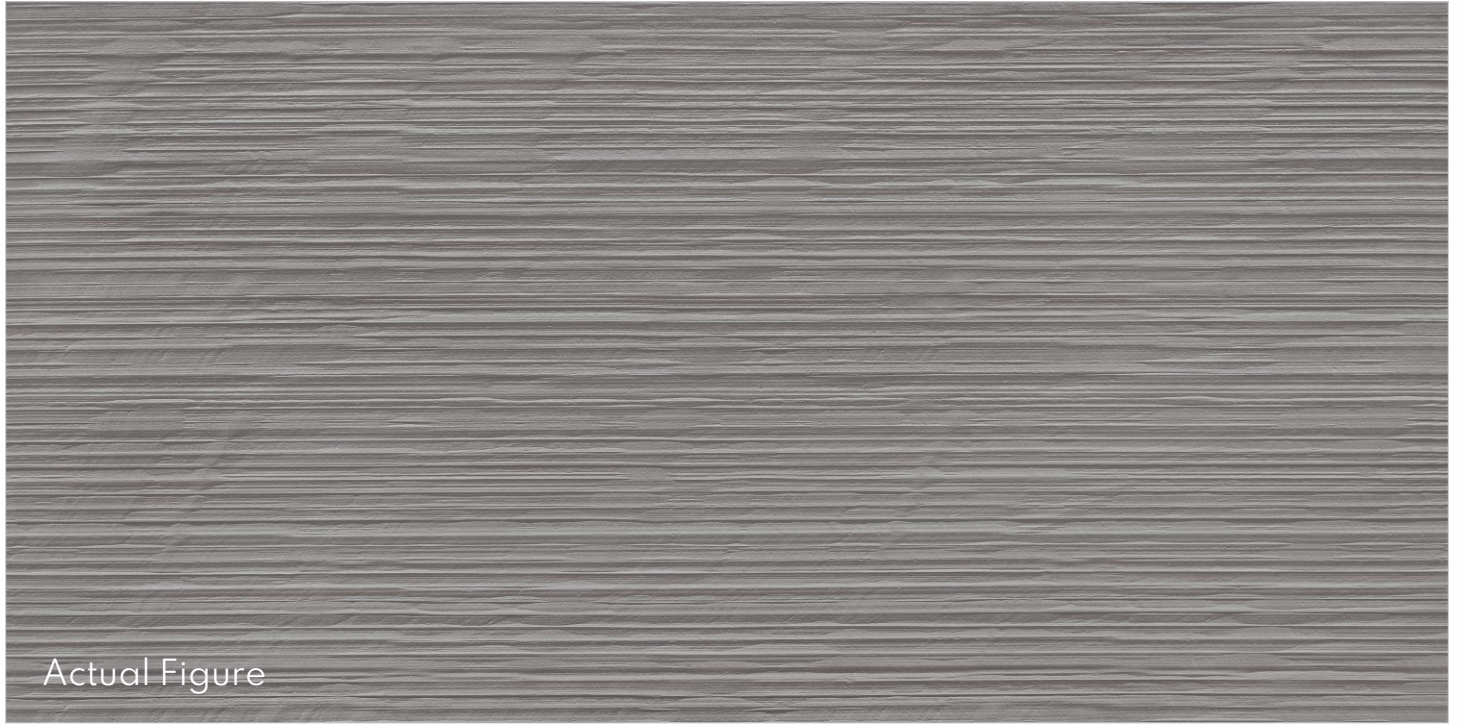

Heavy Duty  
Tiles

Eco  
Friendly

Super White Lenza  
600x1200mm

Super White Lenza Lappato  
600x1200mm

PREVIEW OF :  
Grey Lenza, 600x1200mm

GREY

FULLBODY  
TILES

600x1200mm