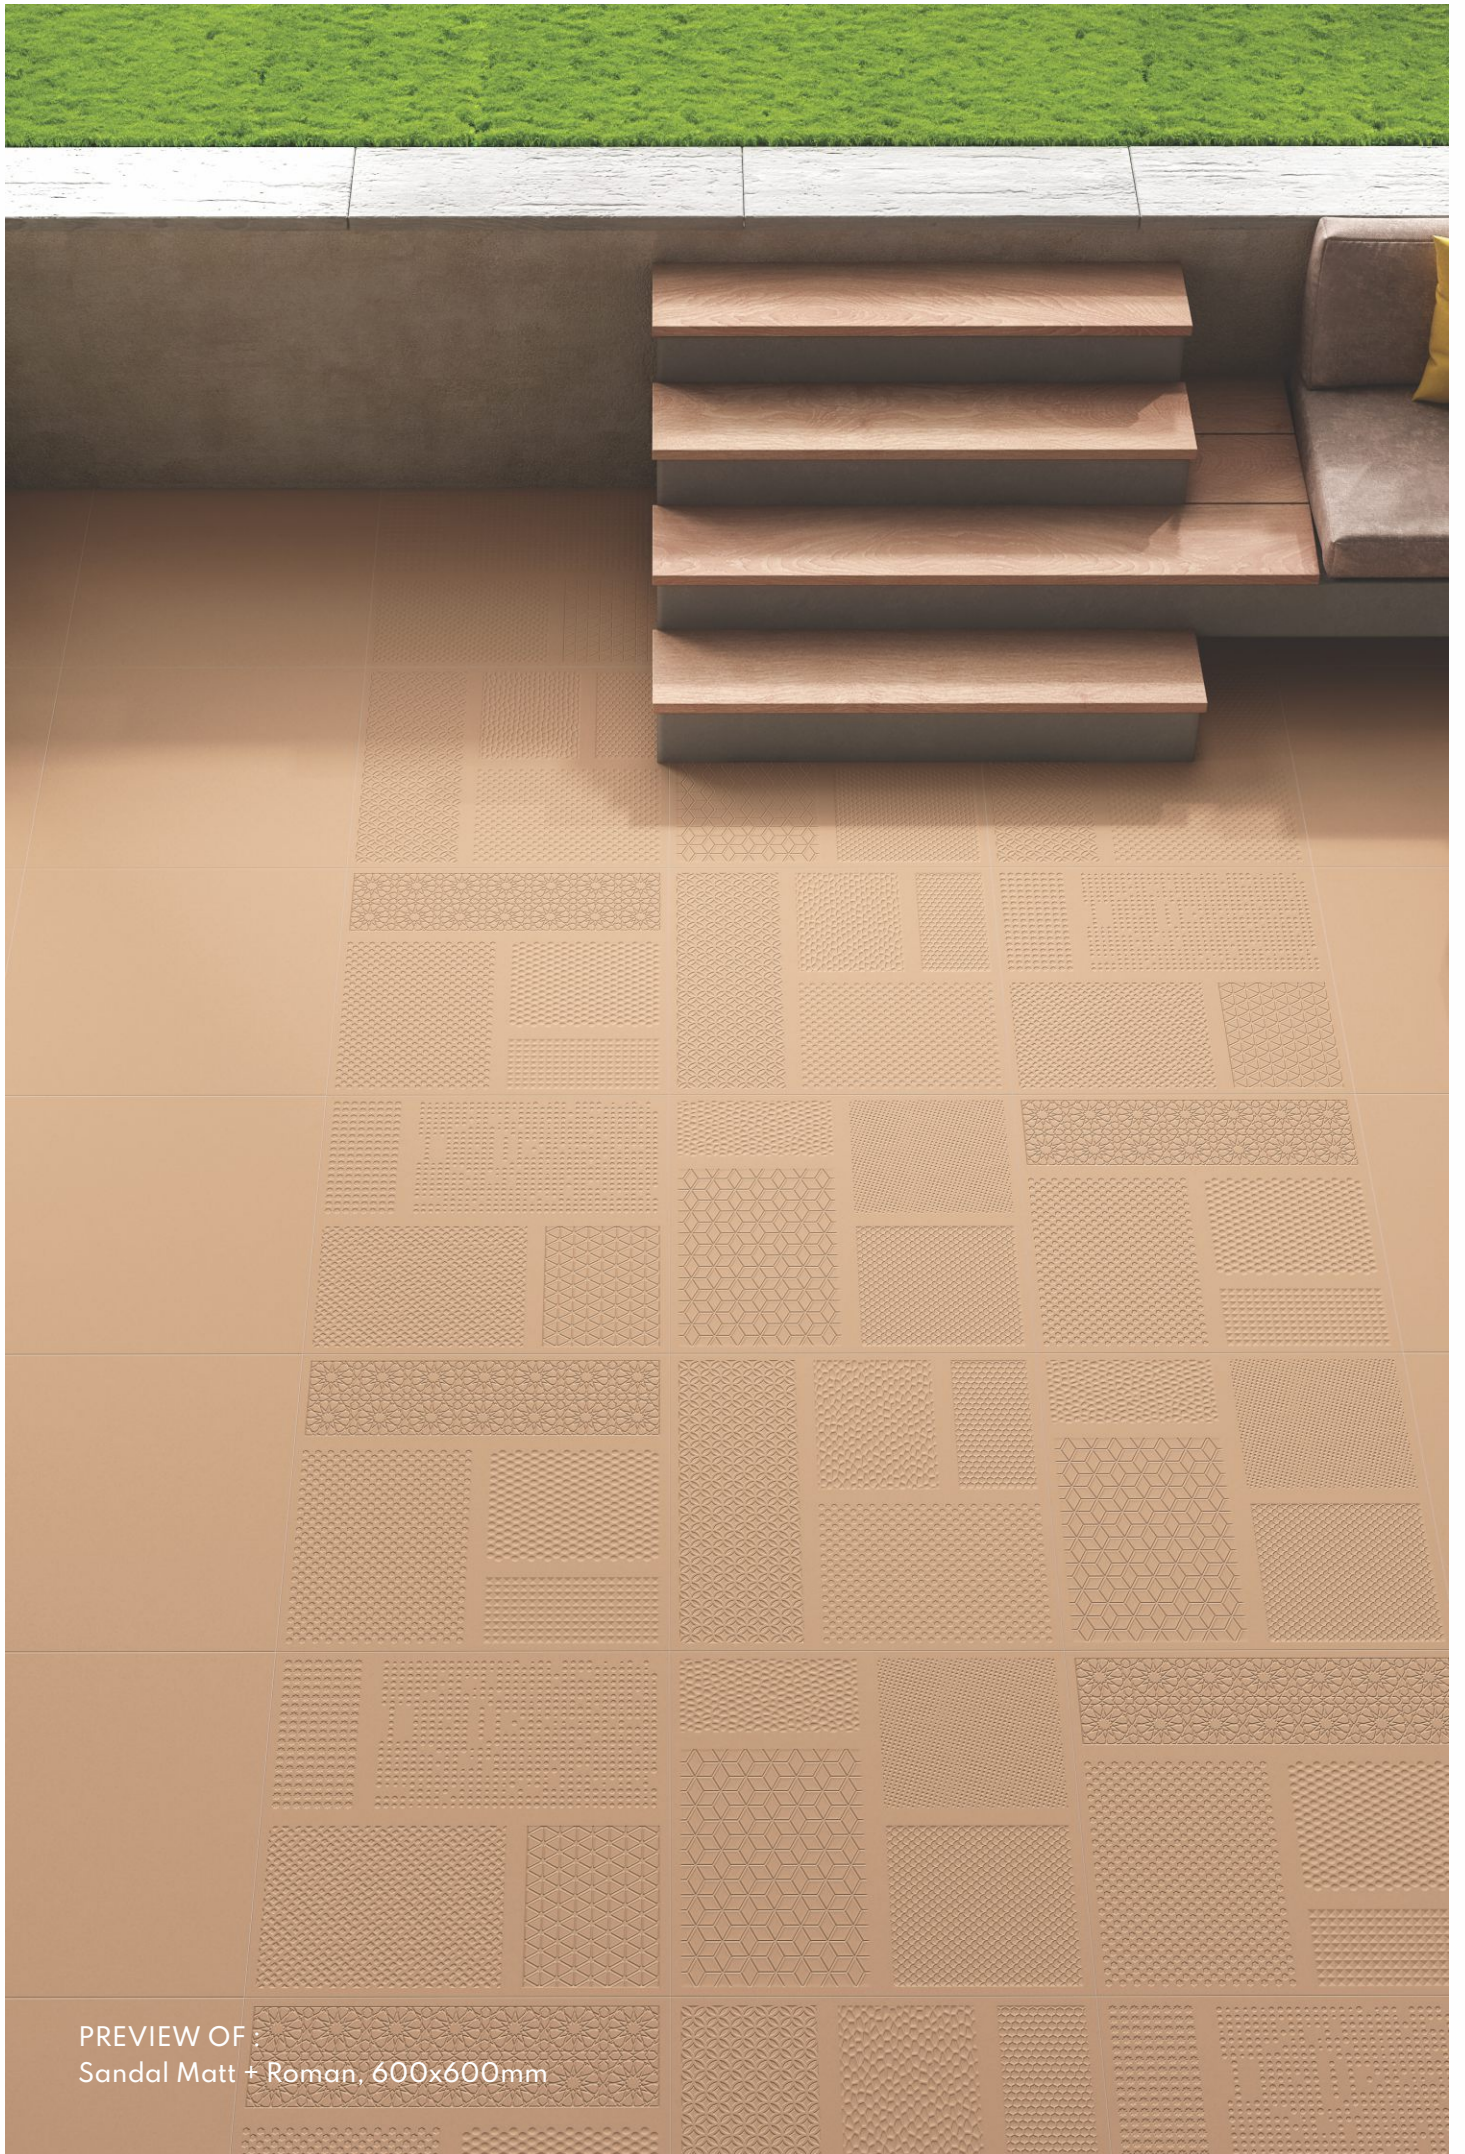

Zero  
Maintenance

Highly  
Durable

Abrasion  
Resistance

Heavy Duty  
Tiles

Eco  
Friendly

**4 RANDOM  
PUNCH FACES**

Linen Roman

Linen Matt (Plain)