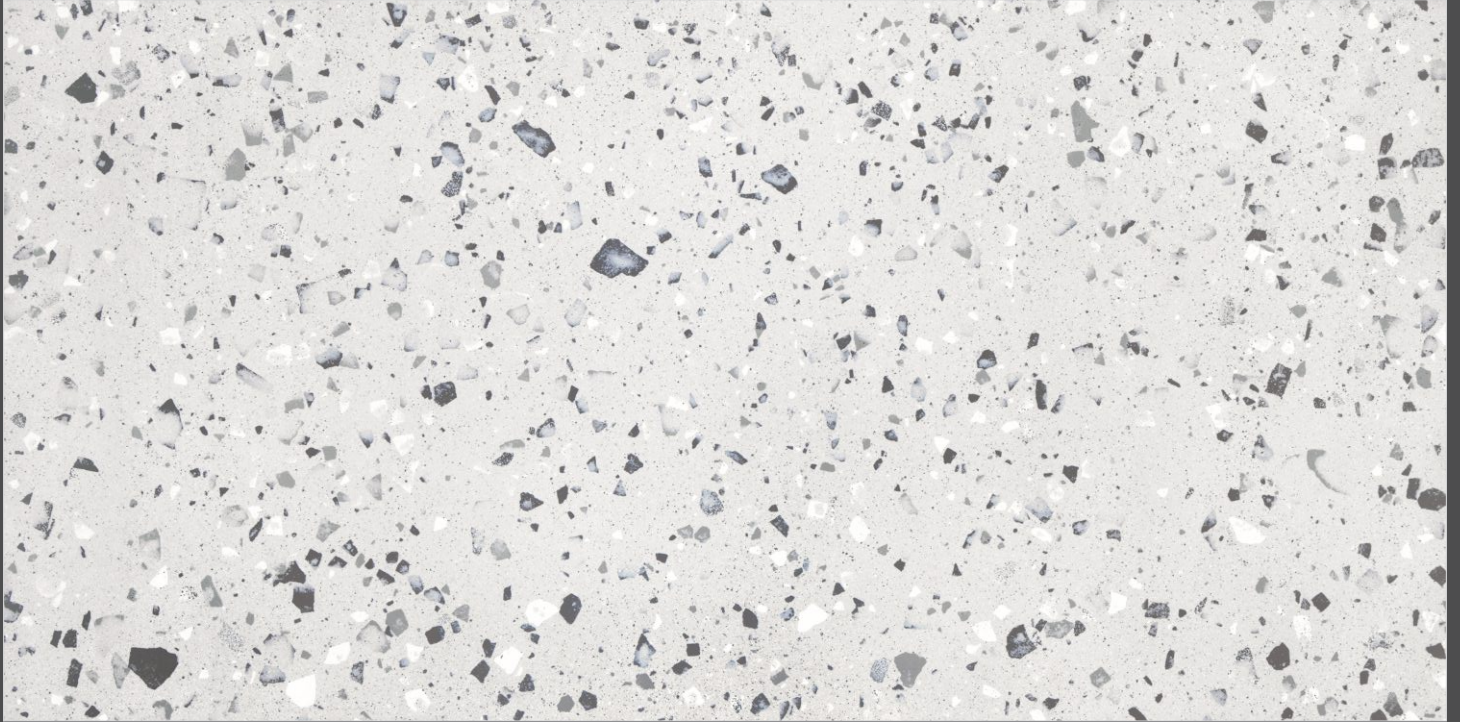

SILVER

FULLBODY TILES

600x1200mm - Matt

Low Water
Absorption

Zero
Maintenance

Highly
Durable

Abrasion
Resistance

Heavy Duty
Tiles

Eco
Friendly

Category : Terrazzo Plus