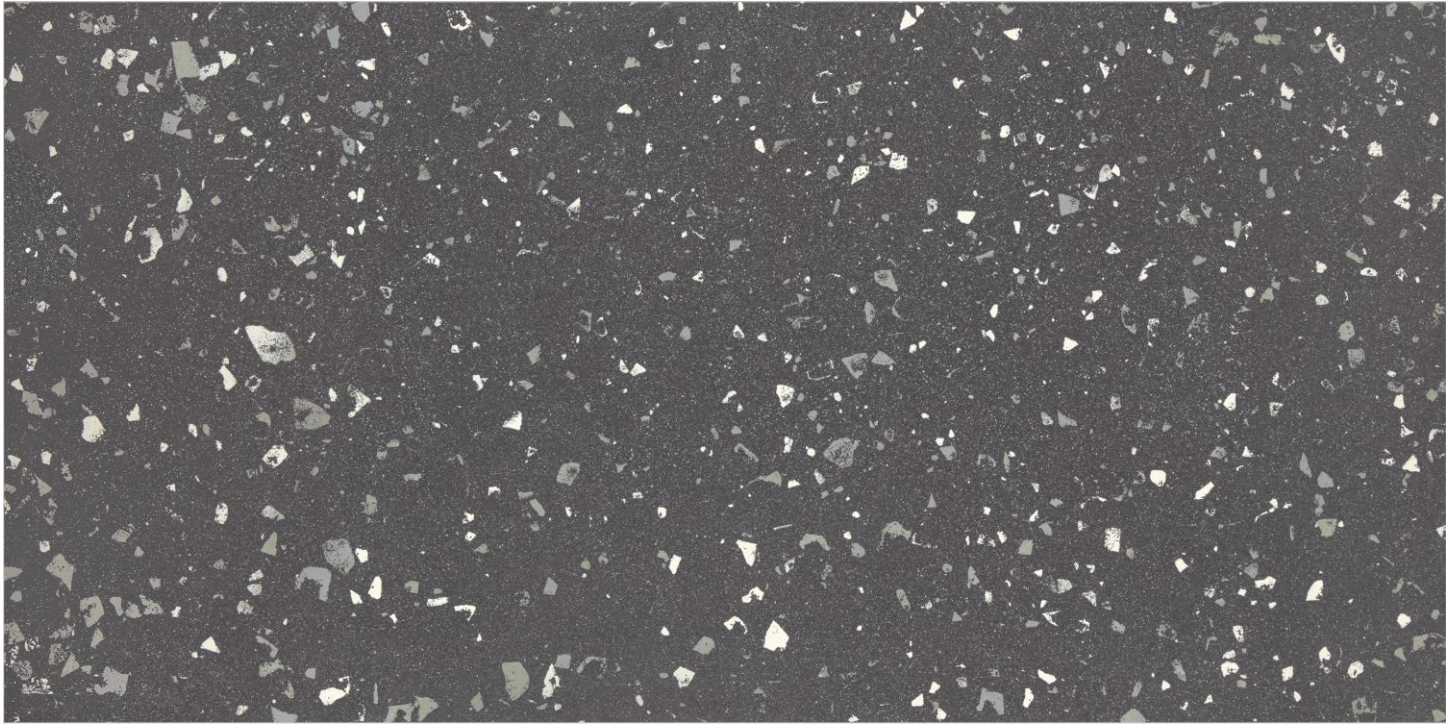

IRON

FULLBODY TILES

600x1200mm - Matt

Category : Terrazzo Plus

Low Water
Absorption

Zero
Maintenance

Highly
Durable

Abrasion
Resistance

Heavy Duty
Tiles

Eco
Friendly