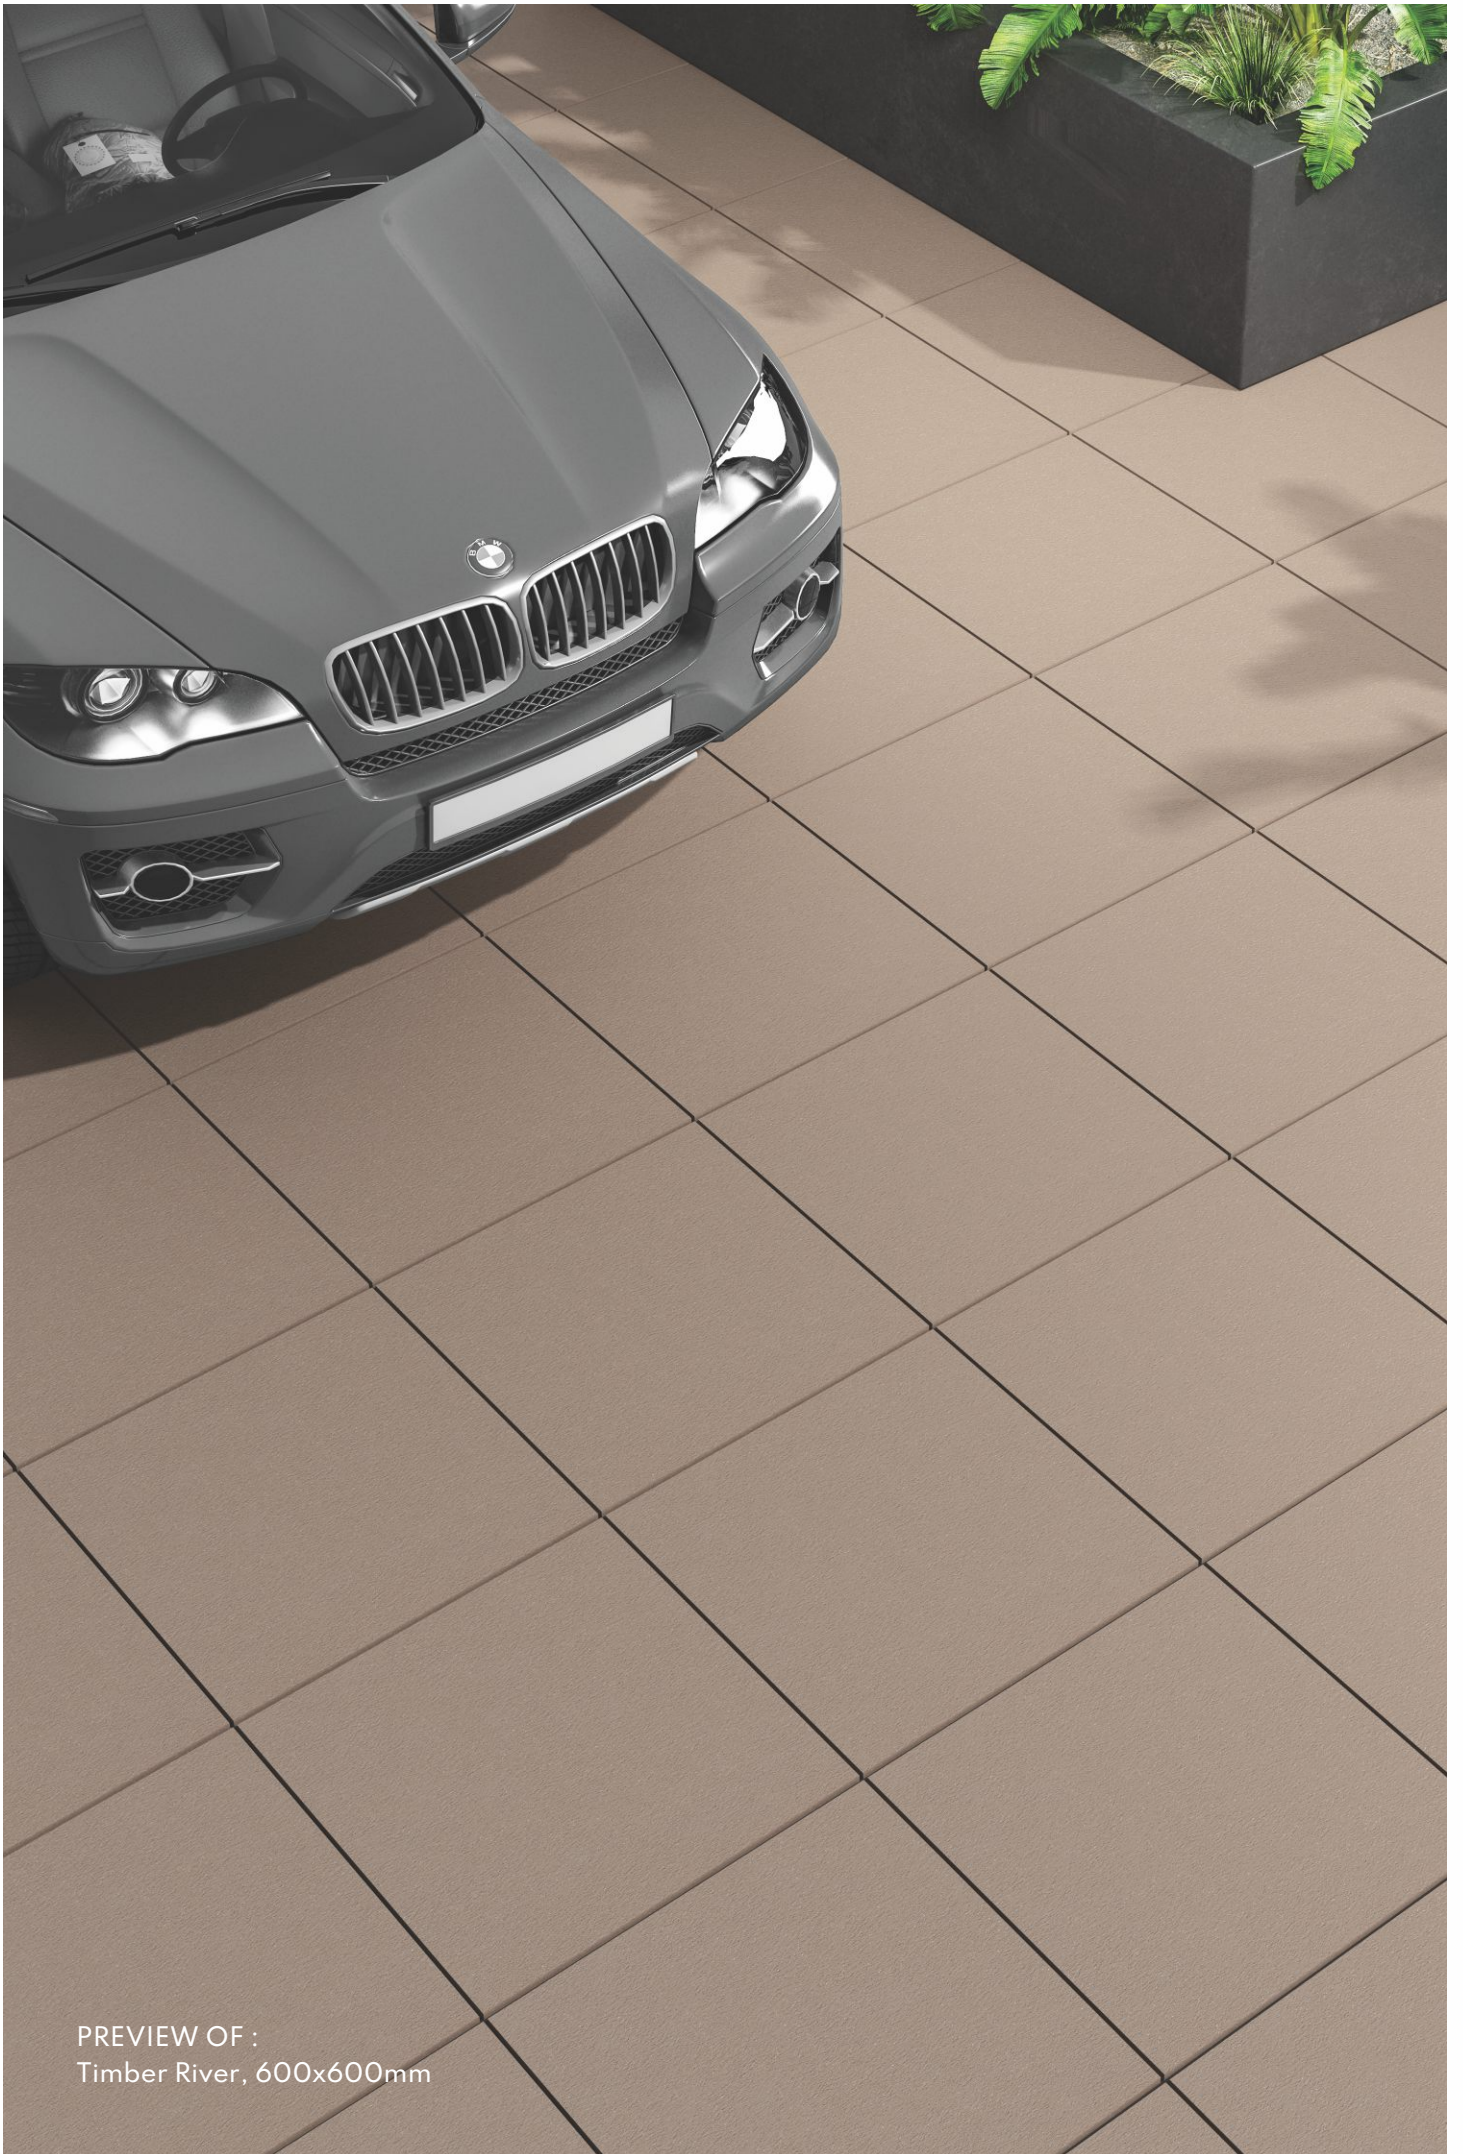

Abrasion  
Resistance

Heavy Duty  
Tiles

Eco  
Friendly

**15mm** Thickness

Honey Matt

Honey River

PREVIEW OF :  
Timber River, 600x600mm

Actual Figure