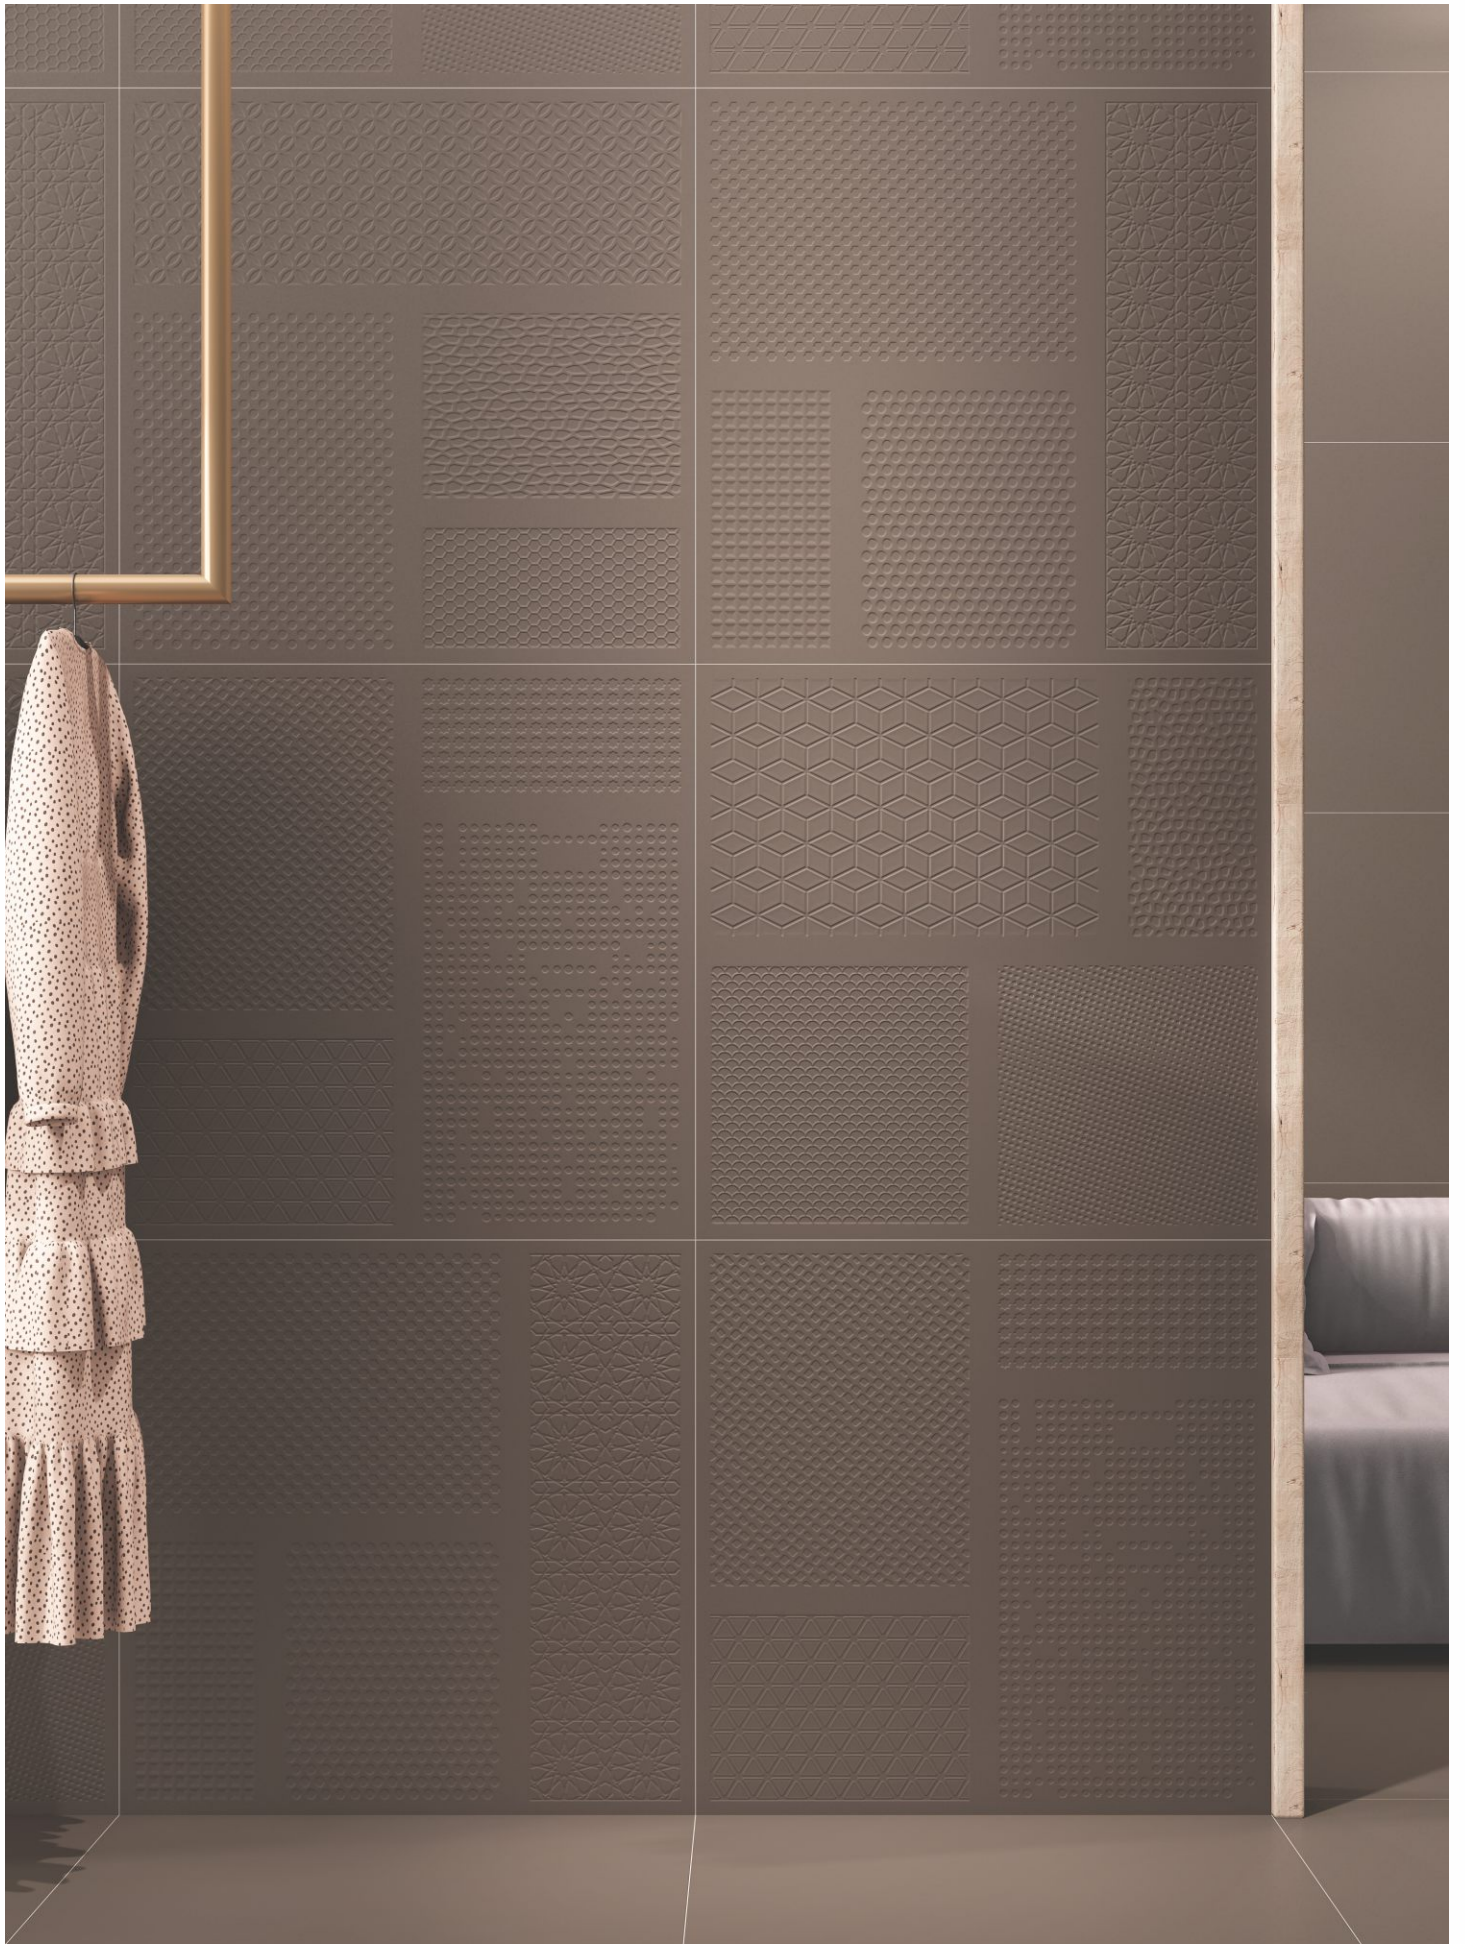

PREVIEW OF:  
Sandal Matt + Roman, 600x600mm

600x600mm

Category : Roman

Low Water  
Absorption

Zero  
Maintenance

Highly  
Durable

Abrasion  
Resistance

Heavy Duty  
Tiles

Eco  
Friendly

**4 RANDOM  
PUNCH FACES**

Sandal Roman

Sandal Matt (Plain)

PREVIEW OF :  
Belgium Matt + Roman, 600x600mm

600x600mm

Category : Roman

Low Water Absorption