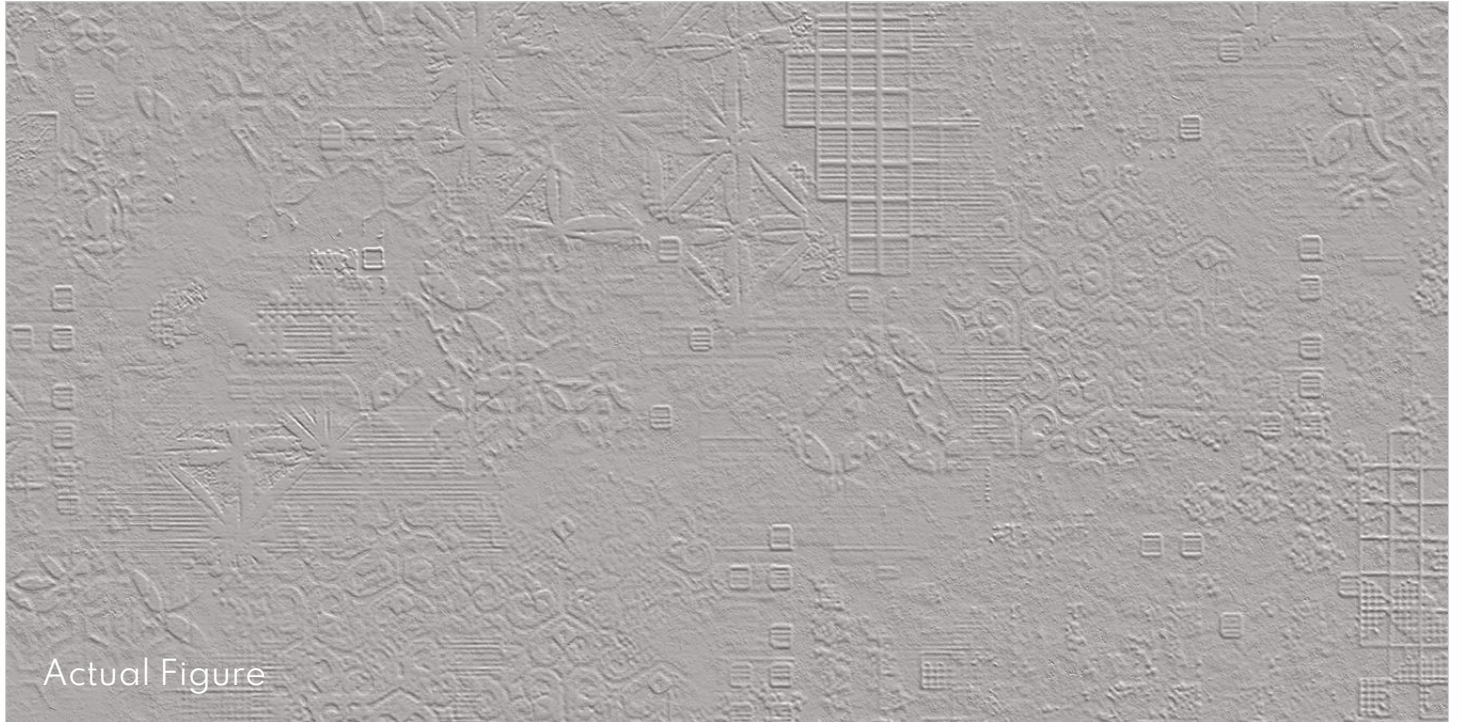

PREVIEW OF :  
Cement Rome + Matt, 600x1200mm

Actual Figure

**600x1200mm**

Category : Rome

Low Water  
Absorption

Zero  
Maintenance

Highly  
Durable

Abrasion  
Resistance