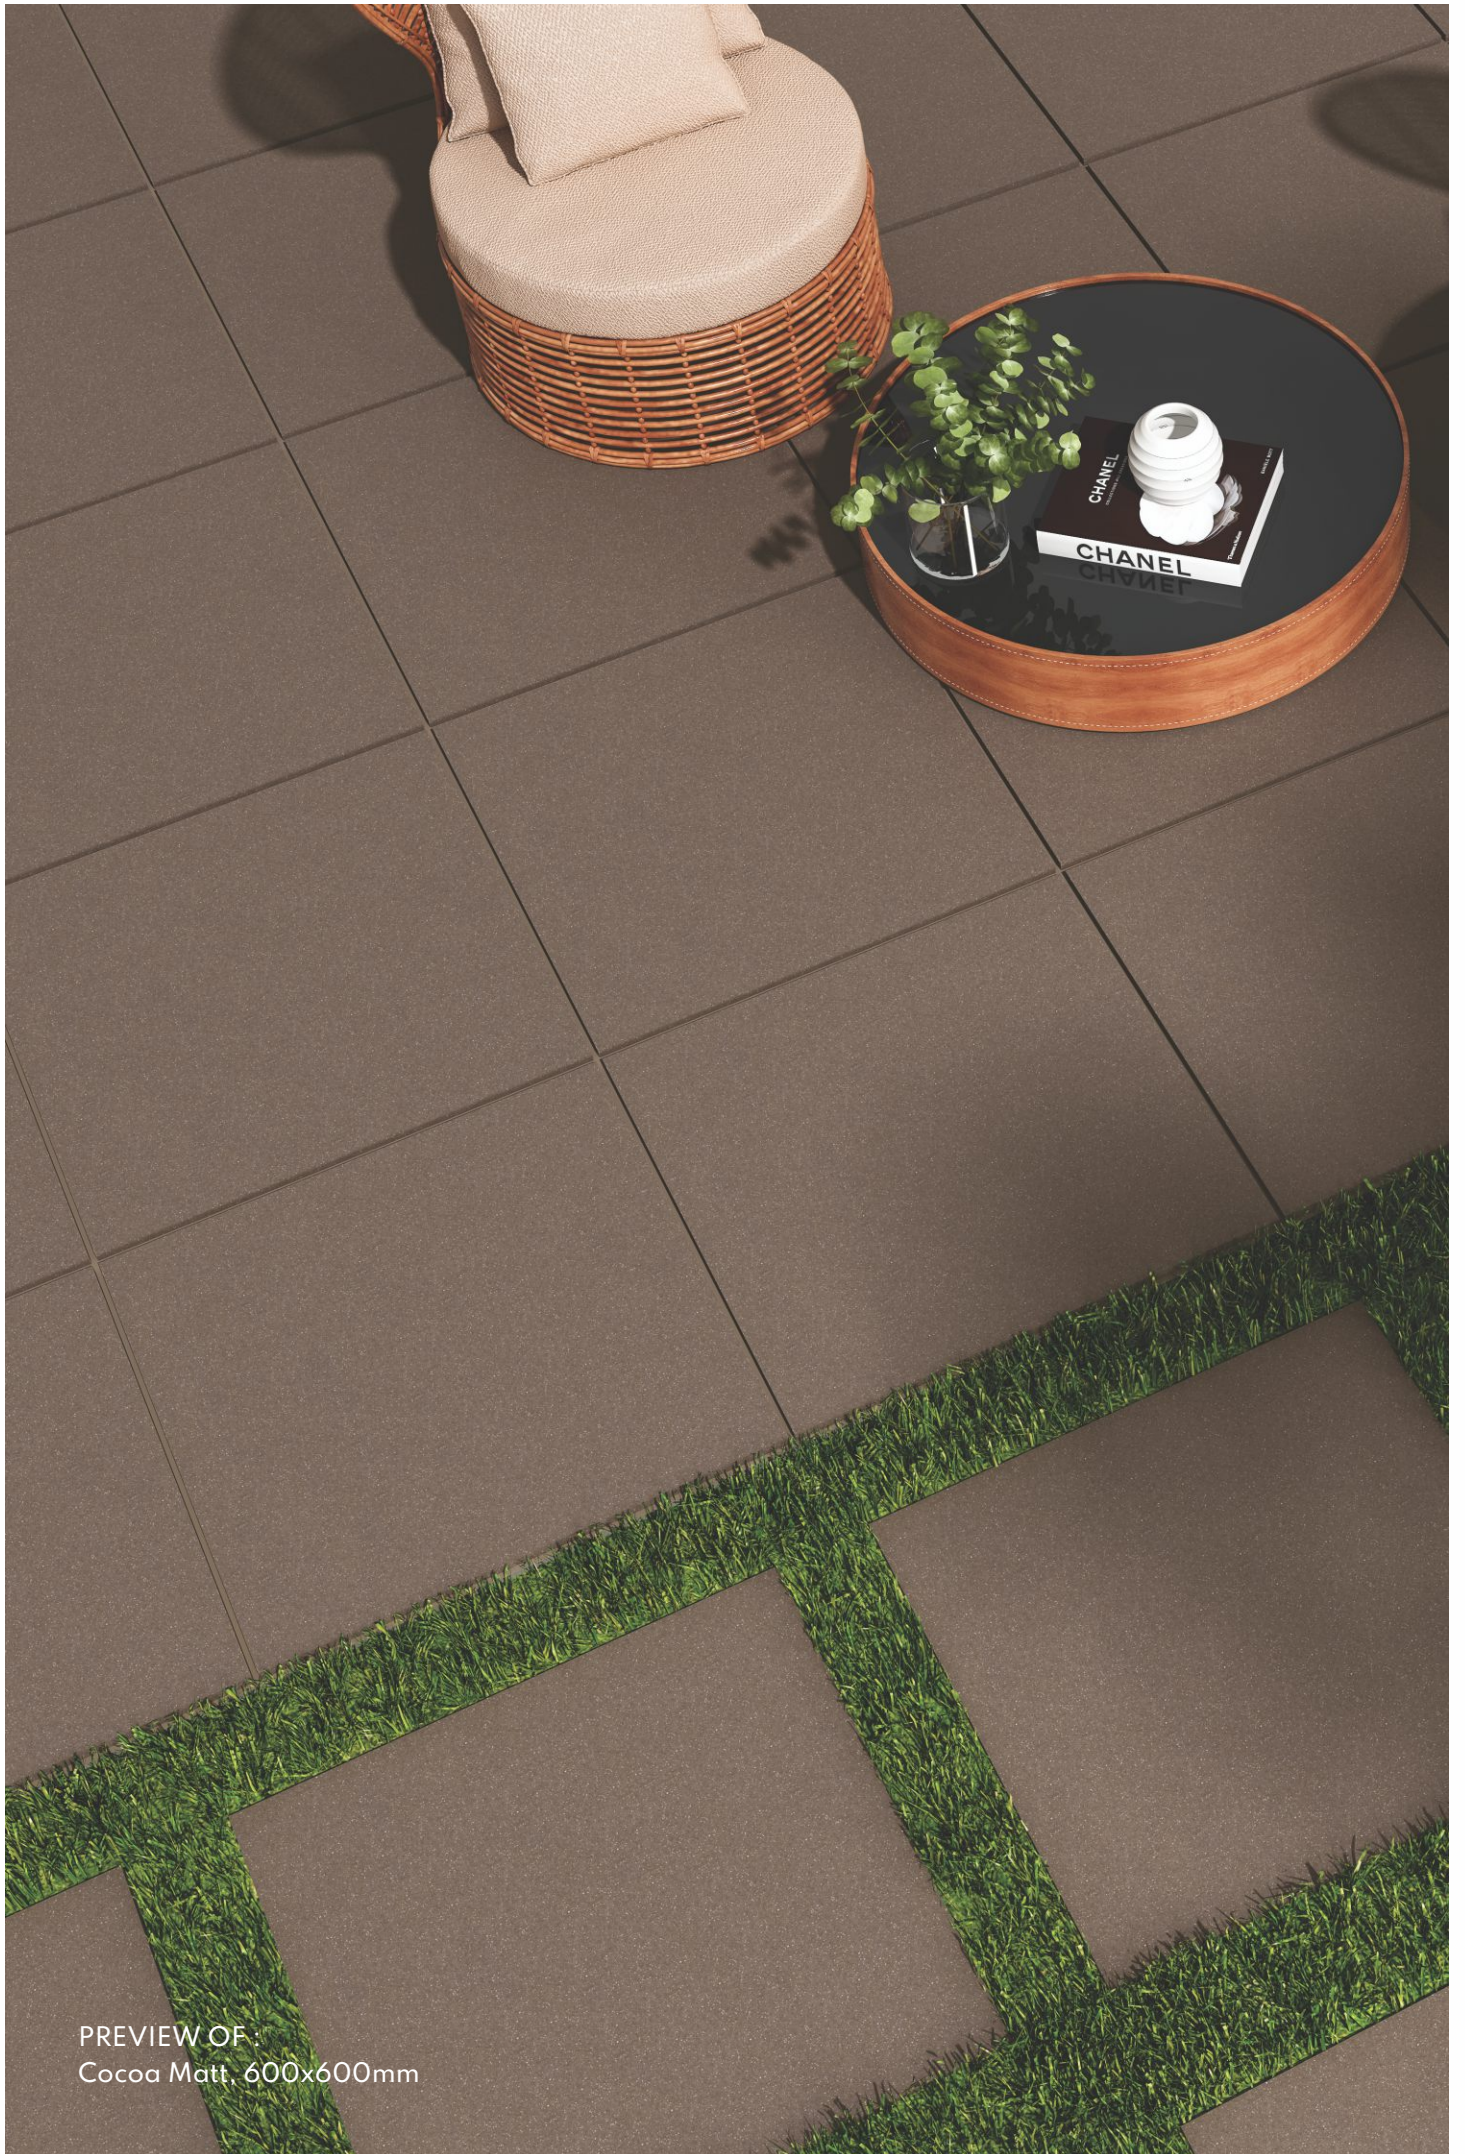

Eco  
Friendly

**4 RANDOM  
PUNCH FACES**

Cement Roman

Cement Matt (Plain)

Size:

600x600mm

**15MM FULLBODY TILES**

PREVIEW OF:  
Cocoa Matt, 600x600mm