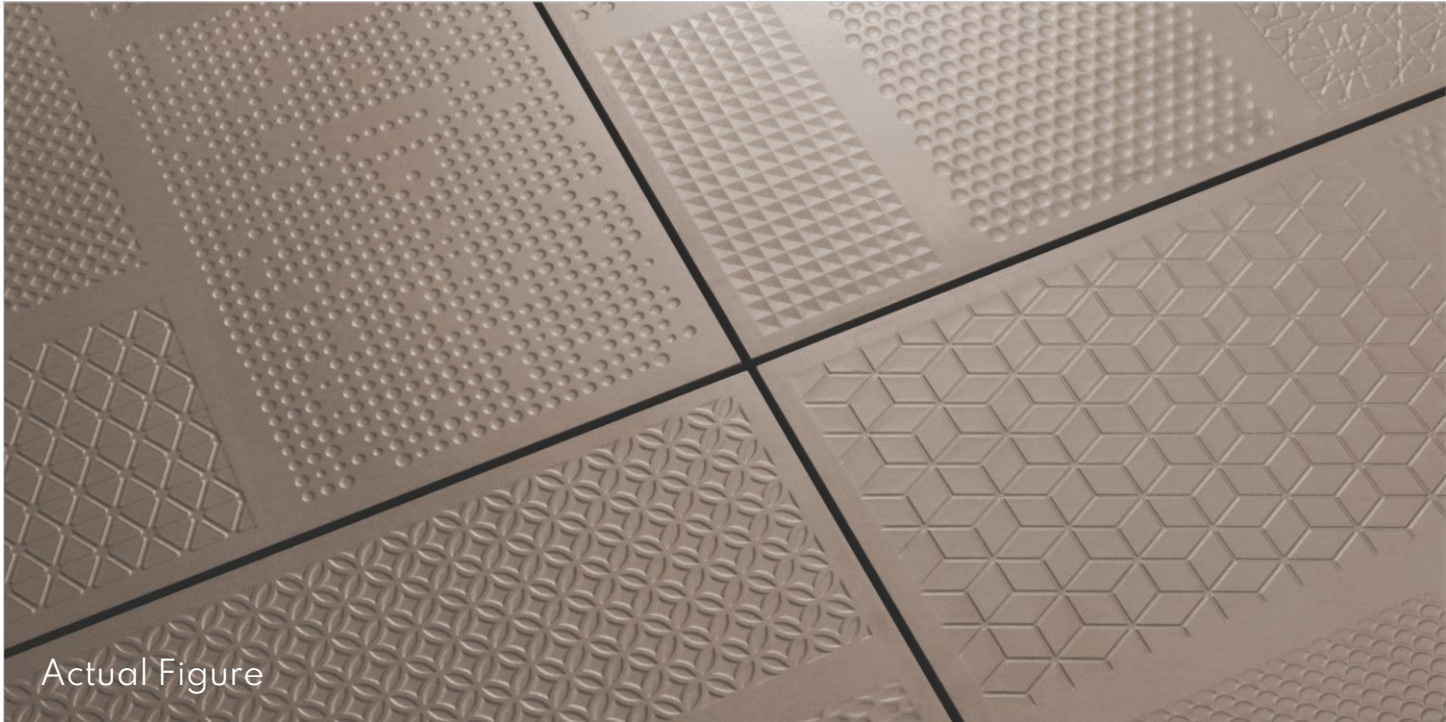

MUSHROOM

FULLBODY TILES

600x600mm

Category : Roman

Low Water Absorption

Zero Maintenance

Highly Durable

Abrasion Resistance

Heavy Duty Tiles

Eco Friendly