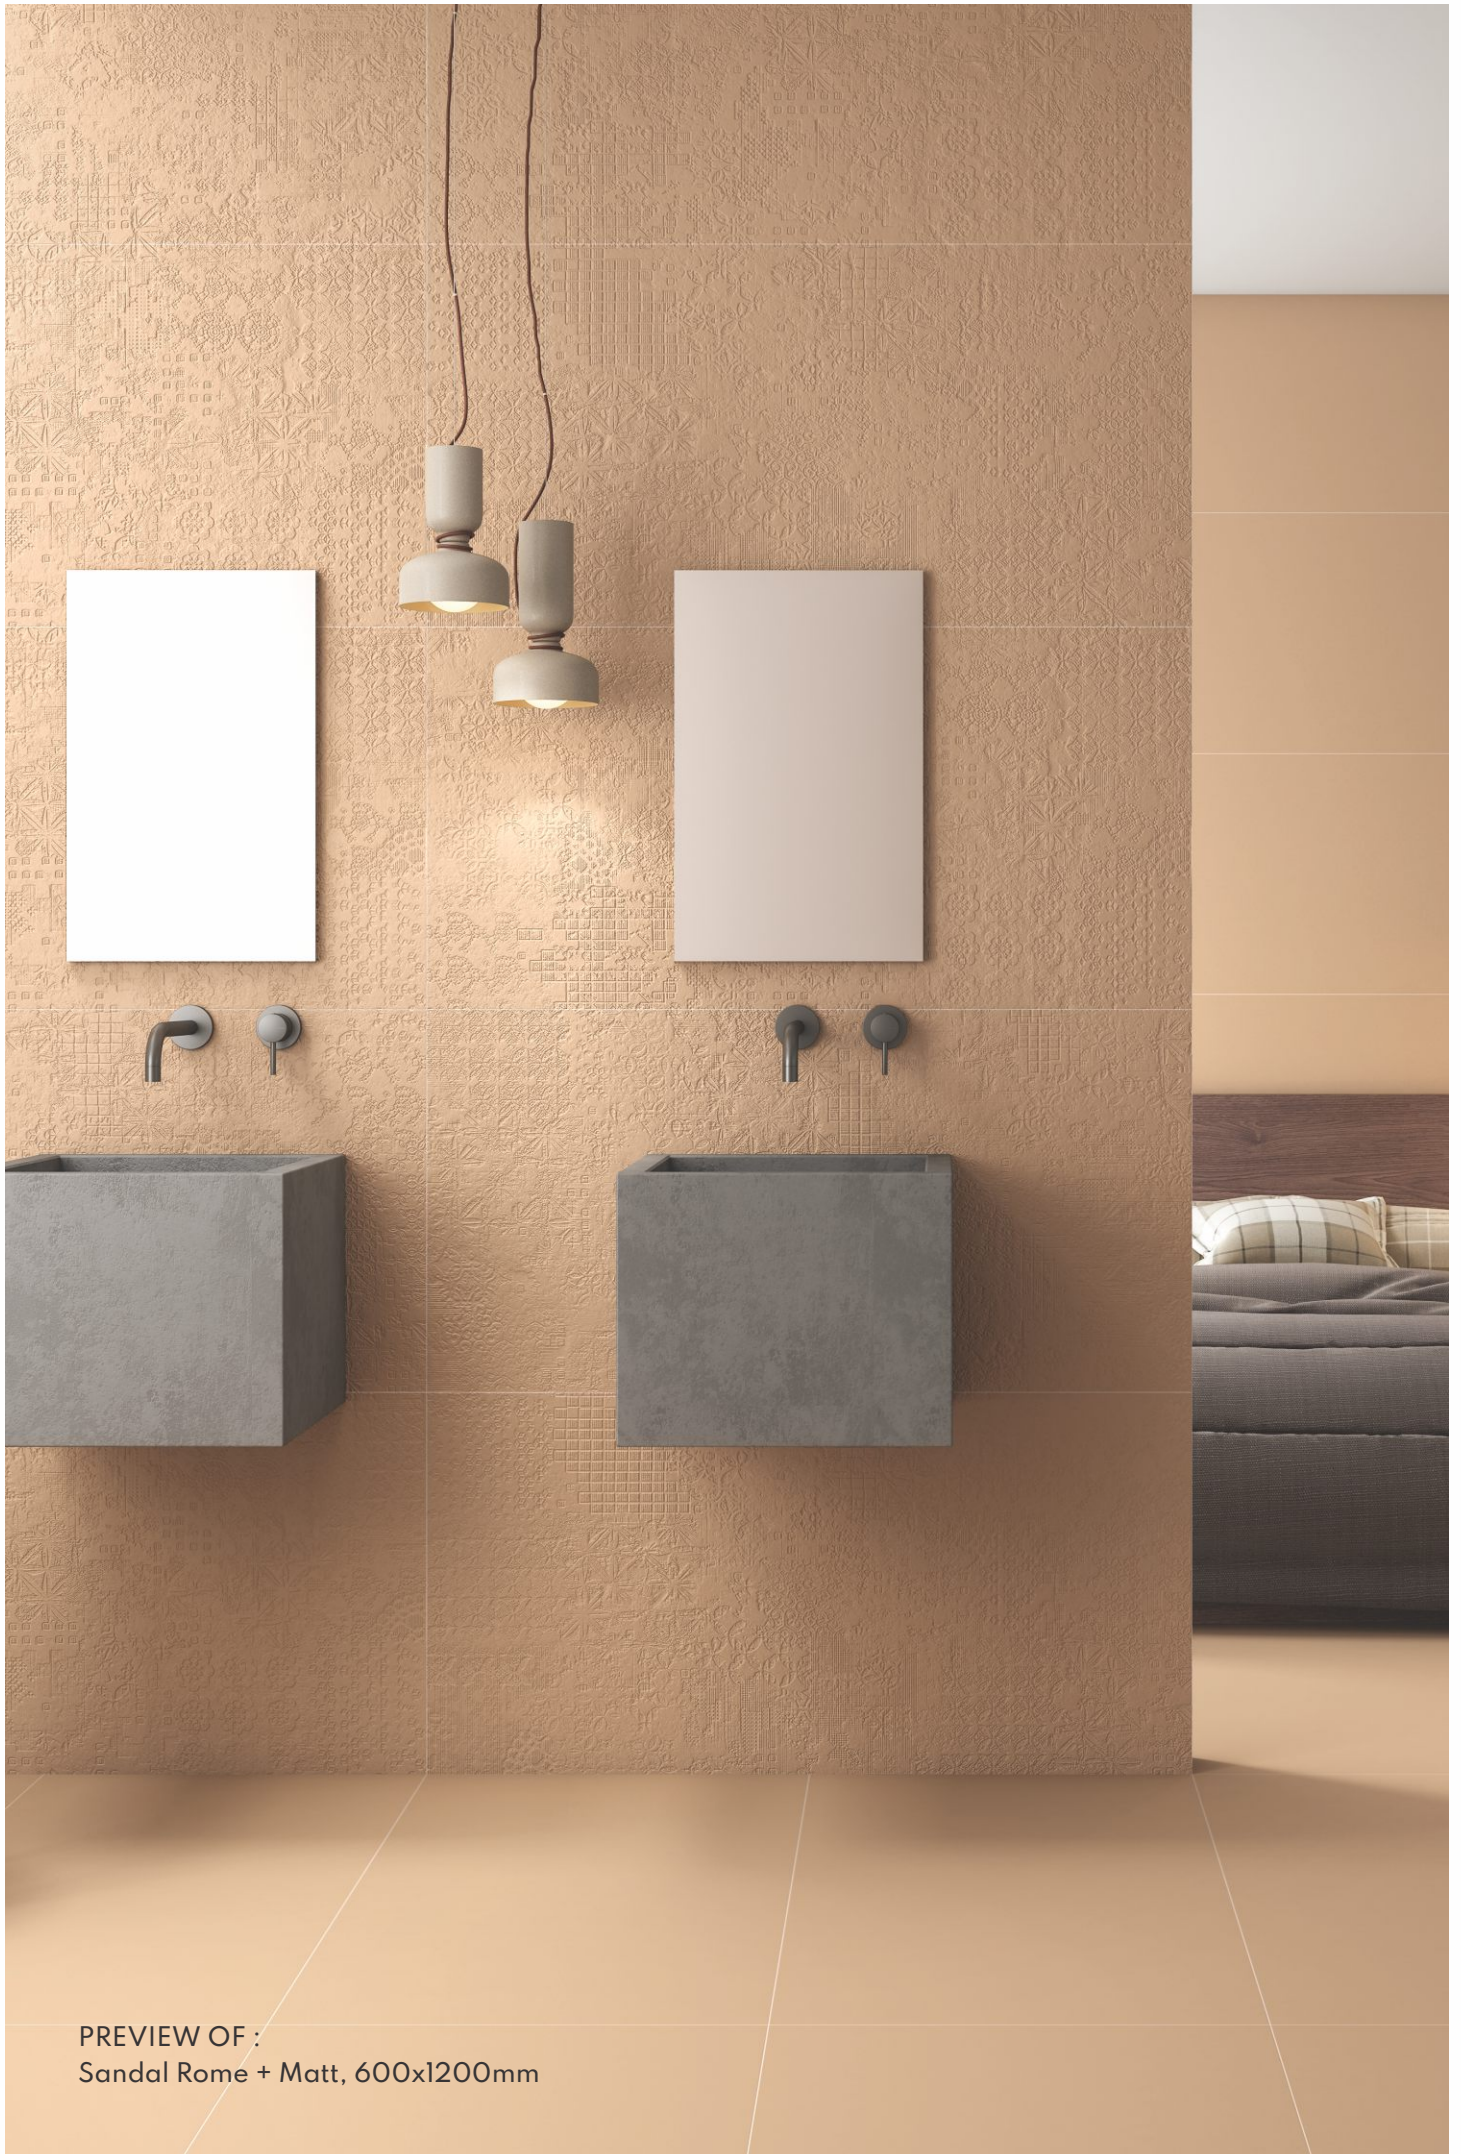

Carbon Matt (Plain)

*Feel the Abstractness*

Size:

**600x1200mm**

PREVIEW OF :  
Linen Rome + Matt, 600x1200mm

600x1200mm

Category : Rome

Low Water  
Absorption

PREVIEW OF :  
Sandal Rome + Matt, 600x1200mm

**600x1200mm**

Category : Rome

Low Water  
Absorption

Zero  
Maintenance

Highly  
Durable

Abrasion  
Resistance

Heavy Duty  
Tiles