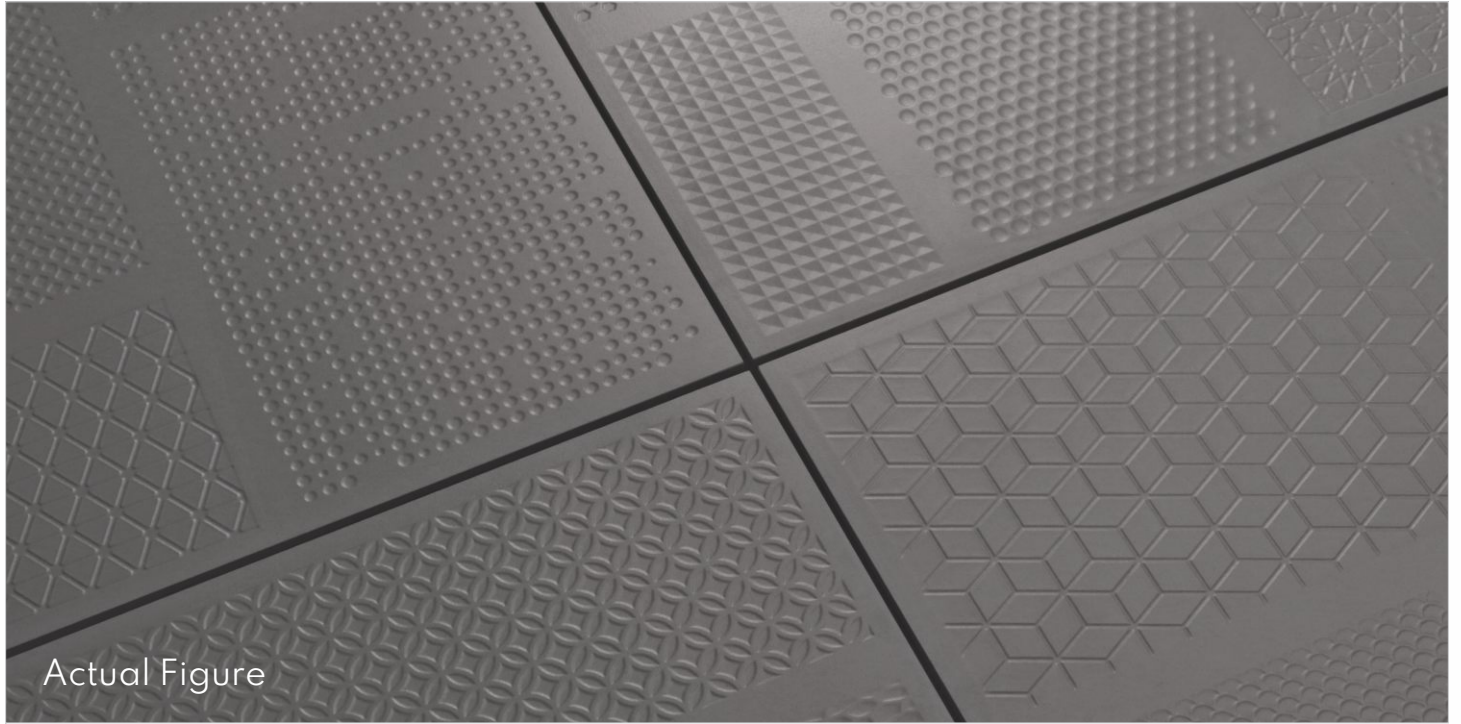

Eco Friendly

**4 RANDOM  
PUNCH FACES**

Mushroom Roman

Mushroom Matt (Plain)

PREVIEW OF :  
Cement Matt + Carbon Roman, 600x600mm

600x600mm

Category : Roman

Low Water  
Absorption