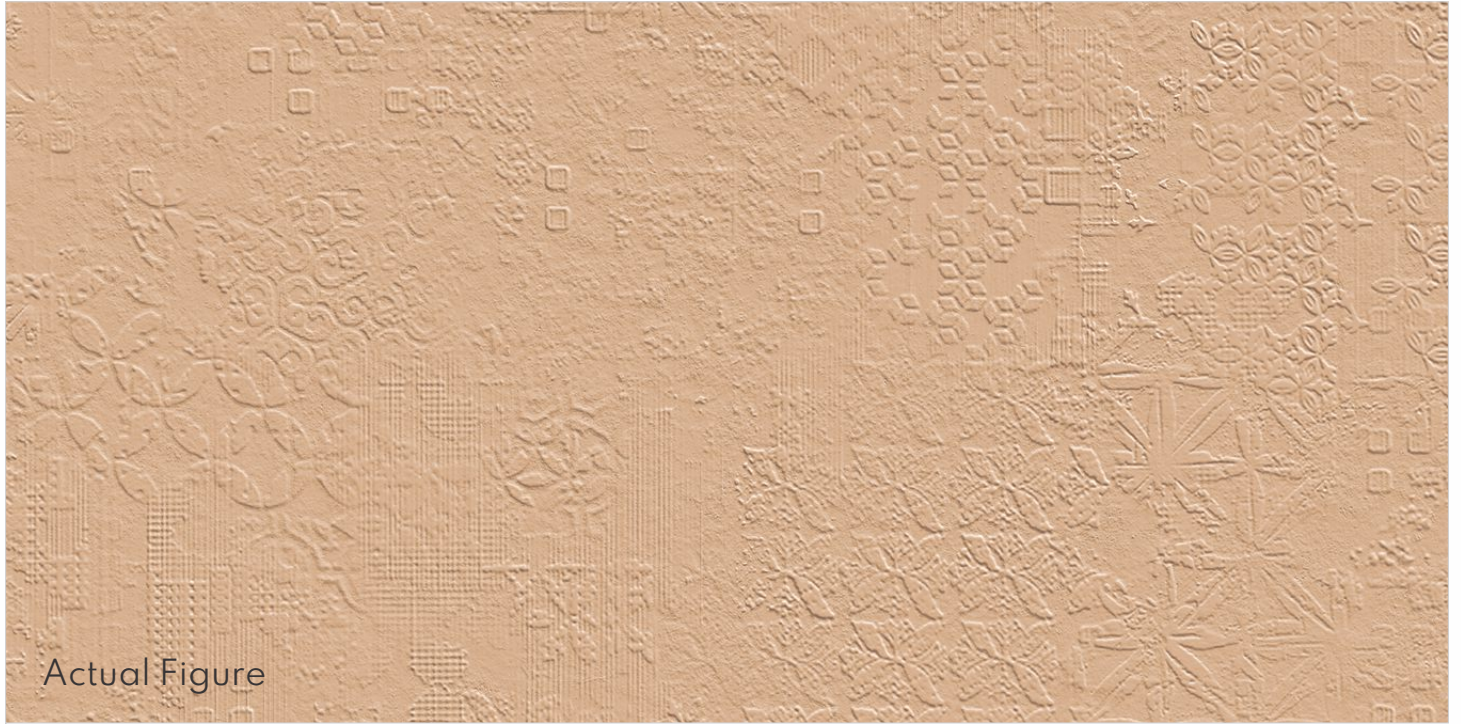

PREVIEW OF :  
Sandal Rome + Matt, 600x1200mm

**600x1200mm**

Category : Rome

Low Water  
Absorption

Zero  
Maintenance

Highly  
Durable

Abrasion  
Resistance

Heavy Duty  
Tiles