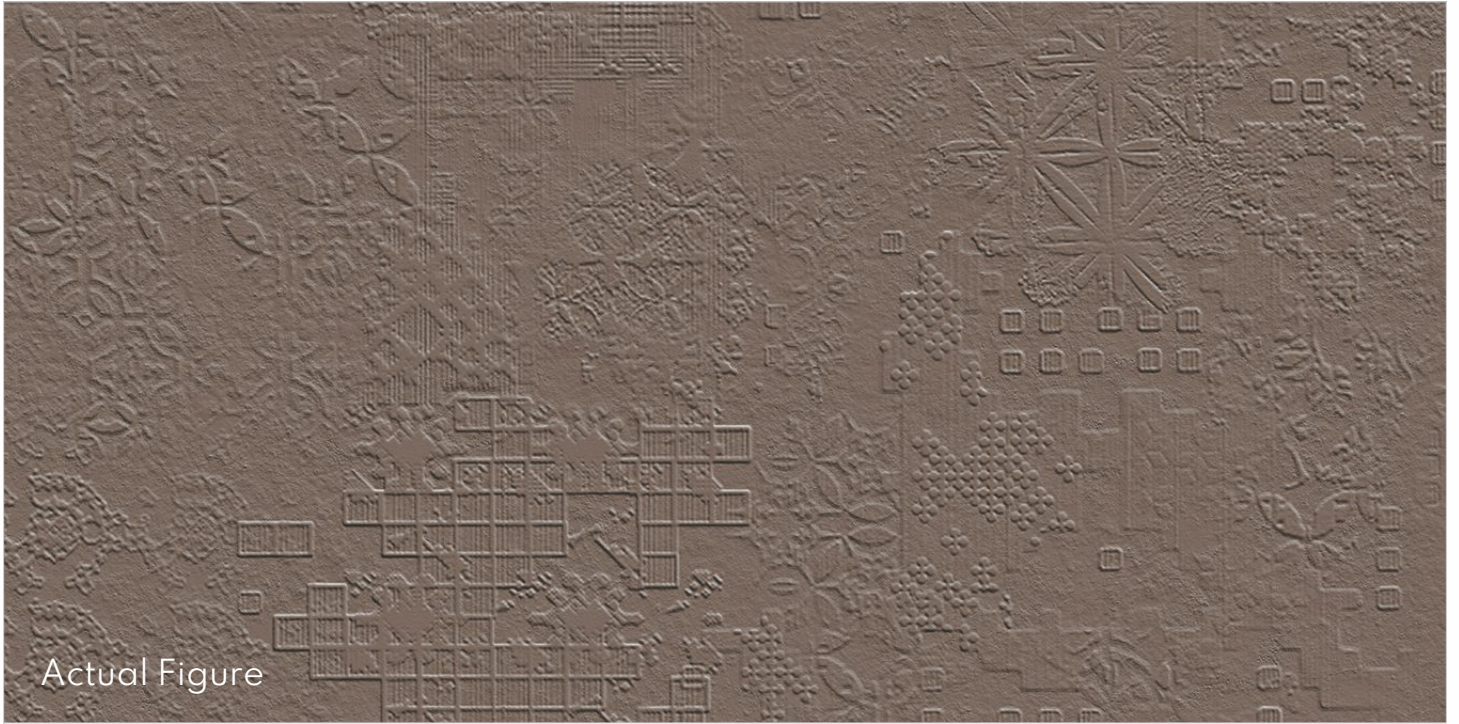

Eco  
Friendly

3 Different Punches

Mushroom Rome

Mushroom Matt (Plain)

PREVIEW OF :  
Belgium Rome + Matt, 600x1200mm

600x1200mm

Category : Rome

Low Water  
Absorption